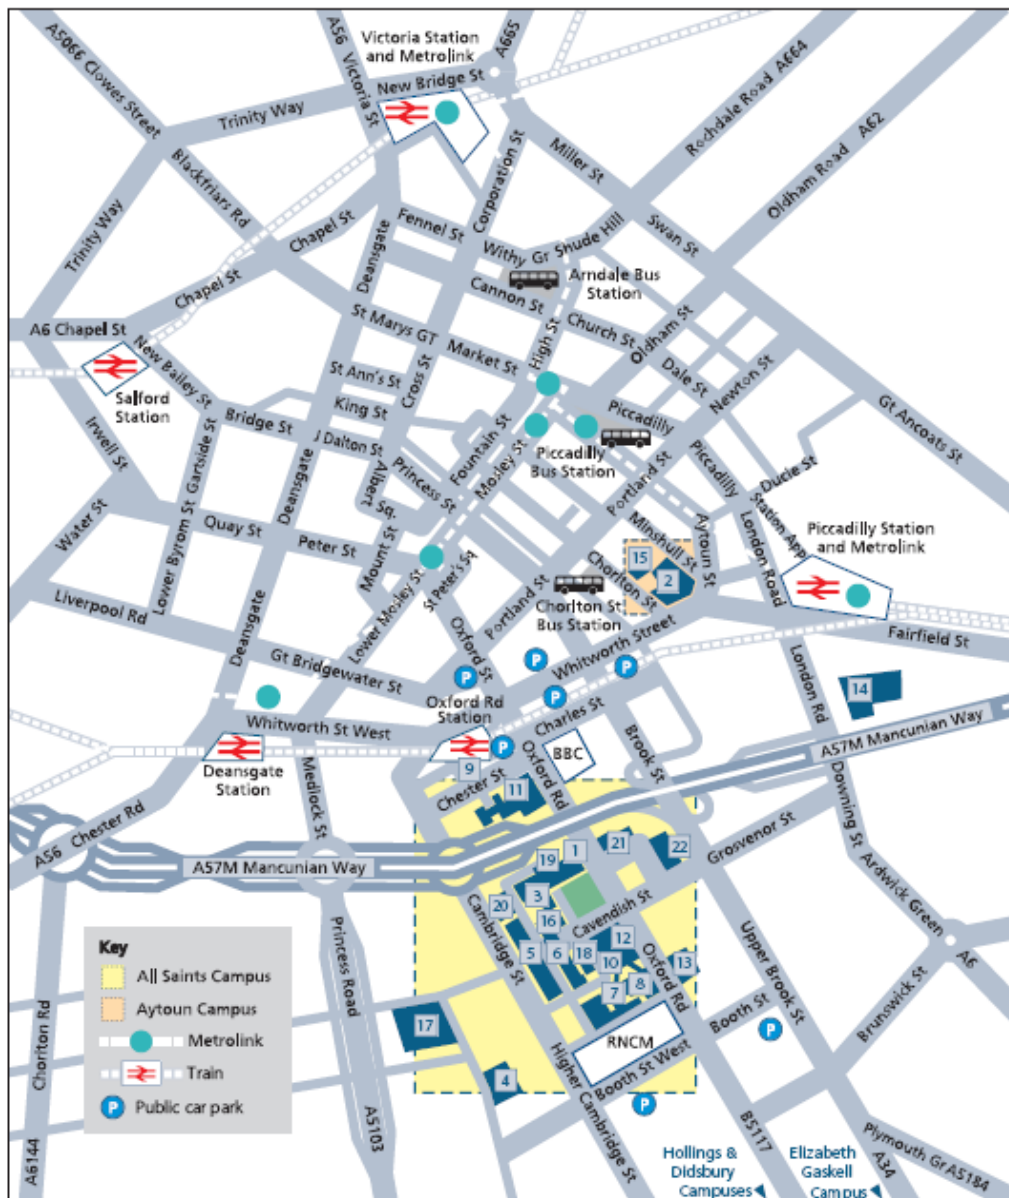

AD Awards Symposium 18<sup>th</sup> May 2009

Venue – Lecture Theatre T0.03 in John Dalton Building MMU

Manchester Metropolitan University  
 Manchester campus buildings  
 All Saints & Aytoun

- |  |   |                            |
|--|---|----------------------------|
| 1 All Saints Building & Library            | 8 Geoffrey Manton Building                                      | 15 Minshall House          |
| 2 Aytoun Building                          | 9 Great Marlborough Street                                      | 16 Ormond Building         |
| 3 Bellhouse Building                       | 10 Grosvenor Building   | 17 Oxford Court            |
| 4 Briarfields Hall of Residence            | 11 John Dalton Building   | 18 Righton Building        |
| 5 Cambridge Halls of Residence             | 12 Mabel Tylecote Building                                      | 19 Sandra Burslem Building |
| 6 Cavendish Building and Hall of Residence | 13 Manchester Aquatics Centre (Public car park on Booth Street) | 20 St Augustine's          |
| 7 Chatham Building                         | 14 Mill Point   | 21 Student's Union         |
|  |   | 22 Sugden Sports Centre    |

↑ City Centre road map

All Saints Campus detail map →

#### All Saints Campus

Oxford Road, Manchester M15 6BH

Reception tel: + 44 (0)161 247 1324

Distance from Manchester city centre: 1 mile/0.8km