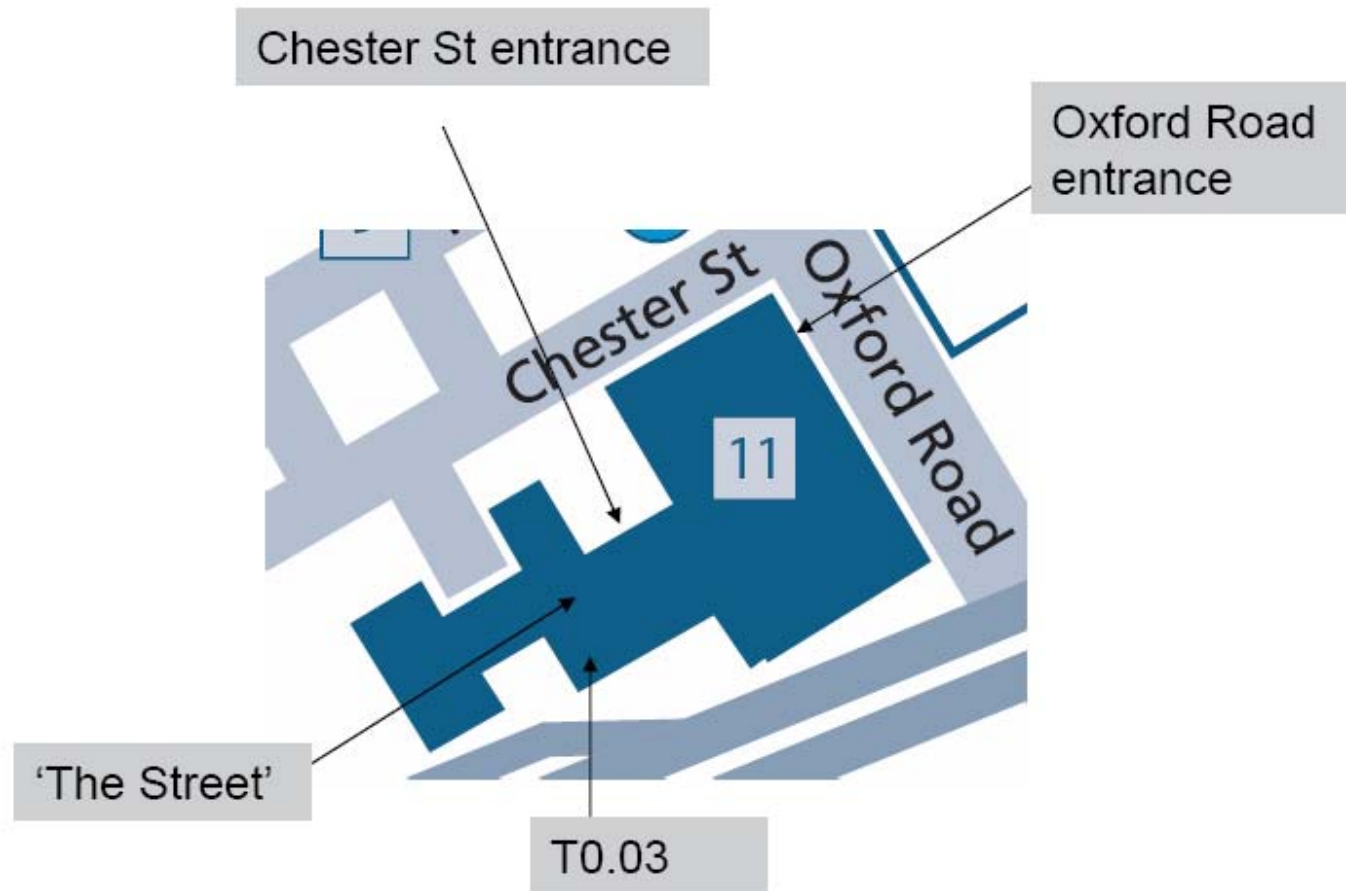

AD Awards Symposium 18<sup>th</sup> May 2009

Venue – Lecture Theatre T0.03 in John Dalton Building MMU

Manchester Metropolitan University  
 Manchester campus buildings  
 All Saints & Aytoun

- |  |   |                            |
|--|---|----------------------------|
| 1 All Saints Building & Library            | 8 Geoffrey Manton Building                                      | 15 Minshall House          |
| 2 Aytoun Building                          | 9 Great Marlborough Street                                      | 16 Ormond Building         |
| 3 Bellhouse Building                       | 10 Grosvenor Building   | 17 Oxford Court            |
| 4 Briarfields Hall of Residence            | 11 John Dalton Building   | 18 Righton Building        |
| 5 Cambridge Halls of Residence             | 12 Mabel Tylecote Building                                      | 19 Sandra Burslem Building |
| 6 Cavendish Building and Hall of Residence | 13 Manchester Aquatics Centre (Public car park on Booth Street) | 20 St Augustine's          |
| 7 Chatham Building                         | 14 Mill Point   | 21 Student's Union         |
|  |   | 22 Sugden Sports Centre    |

↑ City Centre road map

All Saints Campus detail map →