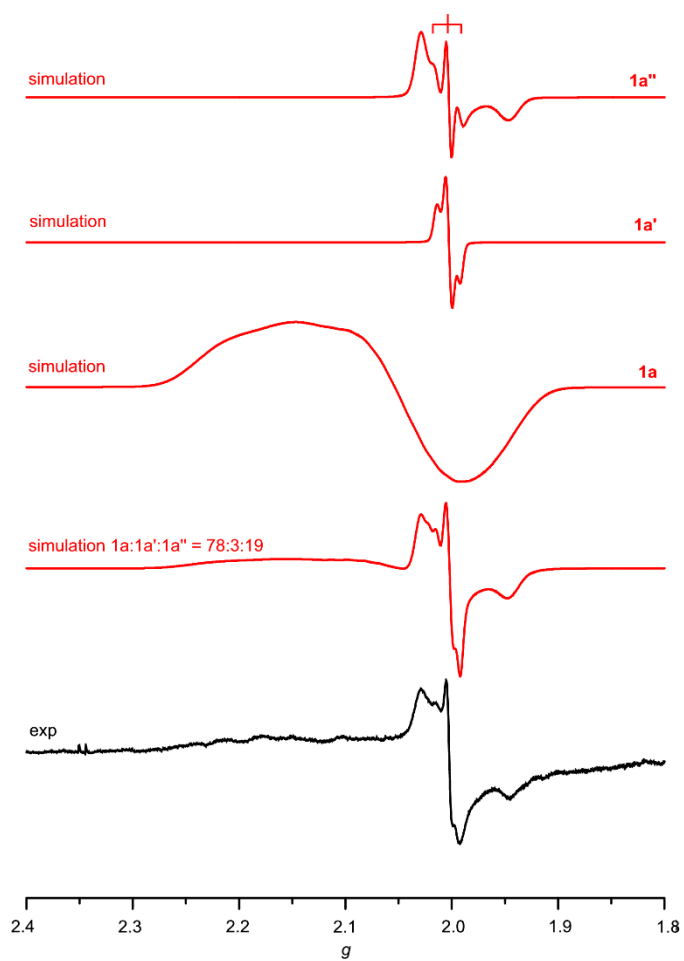

Fig. S24 X-band EPR spectrum of **1a** /**1a'**/**1a''** in frozen CH₂Cl₂ solution (77 K, 9.4 GHz) and deconvolution in the respective component spectra.