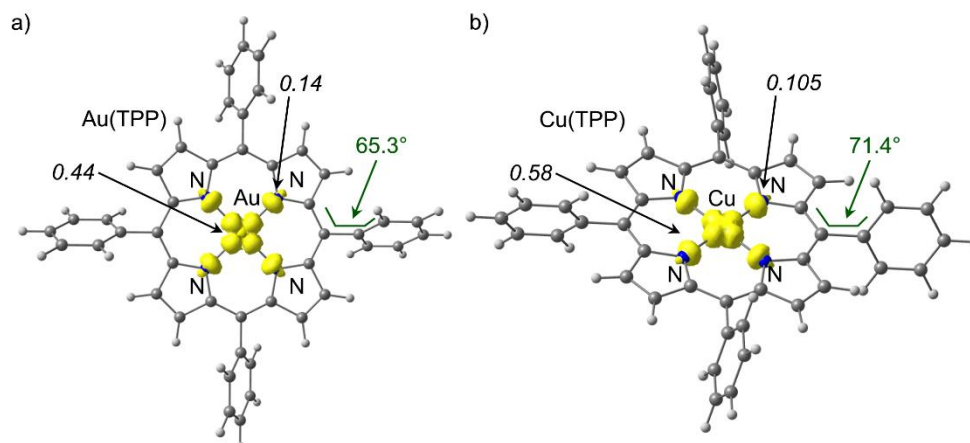

**Fig. S23** UV/Vis spectral changes upon the first electroreduction of a)  $[\mathbf{4a}]^+$  (in MeOH), b)  $[\mathbf{4b}]^+$  and c)  $[\mathbf{4c}]^+$   $10^{-5} \text{ M}$  in  $0.1 \text{ M } [{}^n\text{Bu}_4\text{N}](\text{PF}_6)$  THF solution (isosbestic points indicated in blue).

**Fig. S24** X-band EPR spectrum of **1a** /**1a'**/**1a''** in frozen CH<sub>2</sub>Cl<sub>2</sub> solution (77 K, 9.4 GHz) and deconvolution in the respective component spectra.

**Fig. S25** X-band EPR spectrum of **1a** in frozen CH<sub>2</sub>Cl<sub>2</sub> solution (77 K, 9.4 GHz) in the absence and in the presence of two equivalents [<sup>n</sup>Bu<sub>4</sub>N]Cl.

**Fig. S26** X-band EPR spectrum of **1a** in frozen CH<sub>2</sub>Cl<sub>2</sub> solution (77 K, 9.4 GHz) in the presence of two equivalents [<sup>n</sup>Bu<sub>4</sub>N]Cl and corresponding simulation.

**Fig. S27** Spin densities of DFT optimized geometries of Au(TPP) and Cu(TPP) (isosurface value 0.01 a.u.; UB3LYP, LANL2DZ, IEFPCM CH<sub>2</sub>Cl<sub>2</sub>; Mulliken spin densities in italics).

**Fig. S28** Spin densities of DFT optimized geometries of **4a**, **4b** and **4c** (isosurface value 0.01 a.u.; UB3LYP, LANL2DZ, IEFPCM CH<sub>2</sub>Cl<sub>2</sub>; Mulliken spin densities in italics).