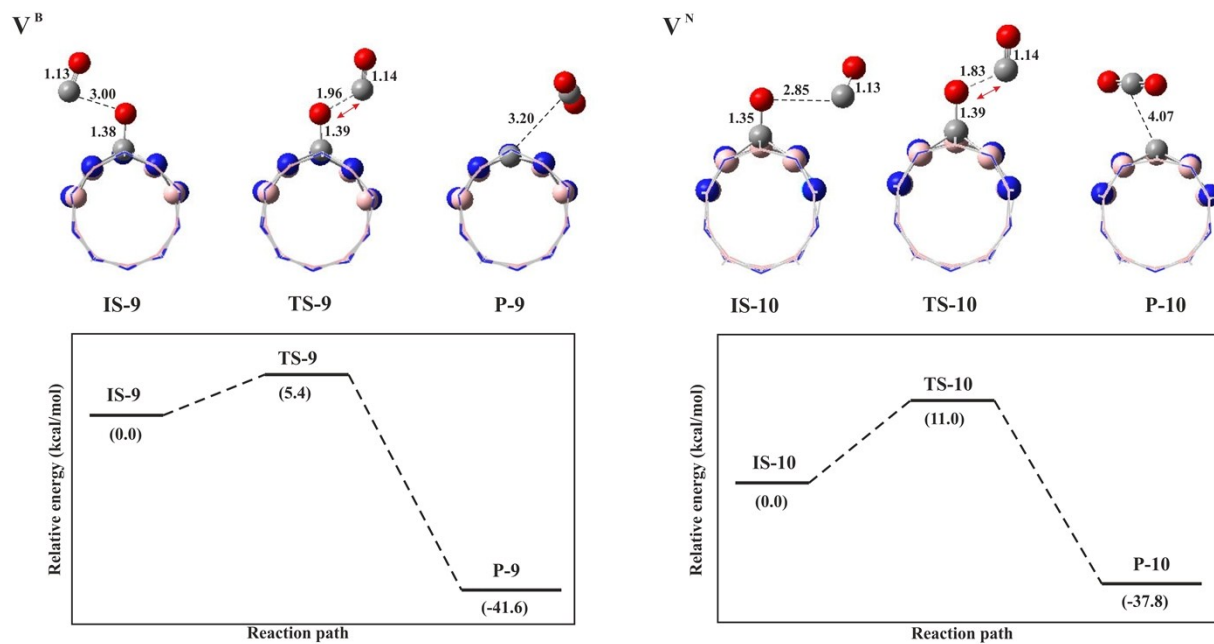

\* Corresponding author. **Phone:** (+98) 4212237955. **Fax:** (+98) 4212276060. **P.O. Box:** 5513864596. **E-mail:** [esrafil@maragheh.ac.ir](mailto:esrafil@maragheh.ac.ir) (Mehdi D. Esrafil).

**Figure S1.** Optimized structures, corresponding binding distances and adsorption energies of CO molecule adsorbed over  $V^B$  and  $V^N$  by B3LYP/6-31G\*

**Figure S2.** Optimized geometries of each step in the CO-vacancy recombination process over (5,0) BNNT. All energy values and distances are in kcal/mol and Å, respectively. For the transition state structures, the red arrow indicates the displacement vector along the imaginary frequency. The imaginary frequency value is shown within the bracket.

**Figure S3.** Optimized geometries of each step in the CO-vacancy recombination process over the long-length (6,0) BNNT. All energy values and distances are in kcal/mol and Å, respectively. For the transition state structures, the red arrow indicates the displacement vector along the imaginary frequency. The imaginary frequency value is shown within the bracket.

**Figure S4.** Optimized geometries along with their relative energy profile for extra O removal by CO molecule over the (5, 0) BNNT. All distances are in Å. For the transition state structures, the red arrow indicates the displacement vector along the imaginary frequency. The imaginary frequency value is shown within the bracket.