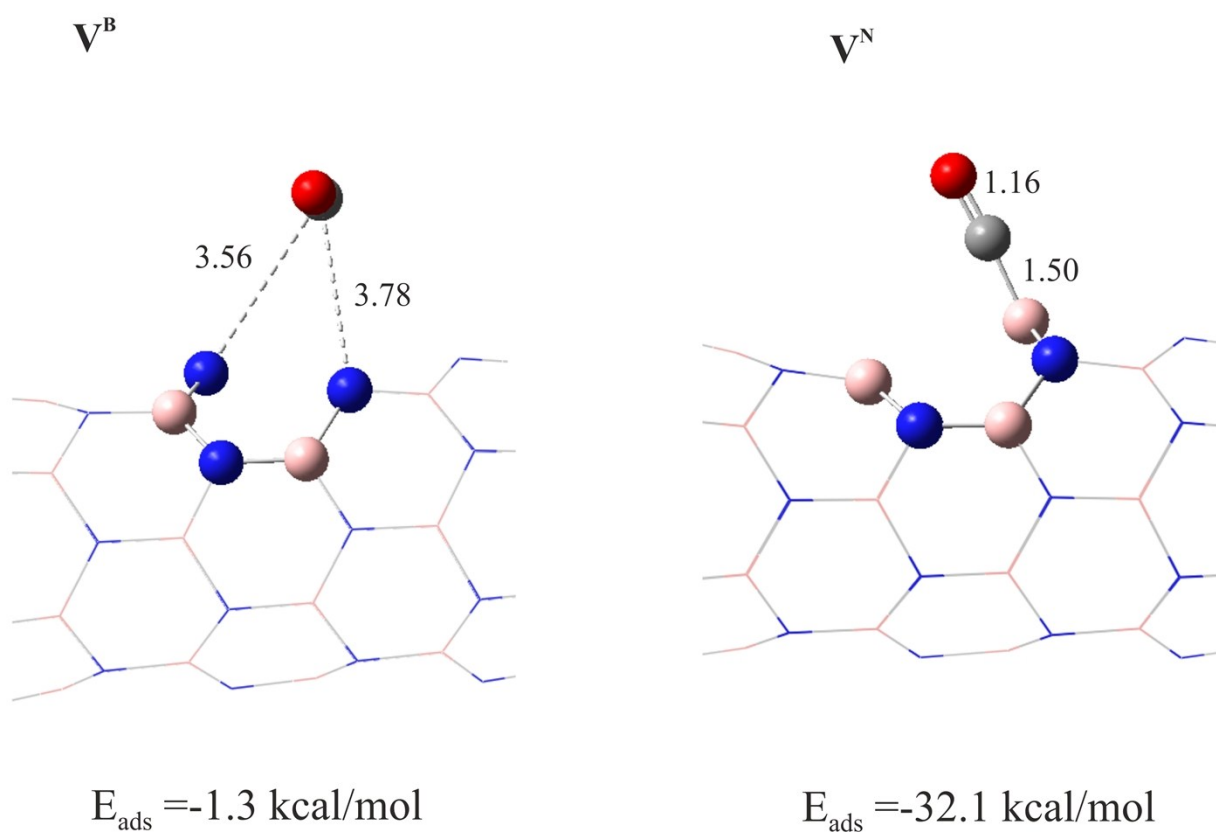

**Figure S2.** Optimized geometries of each step in the CO-vacancy recombination process over (5,0) BNNT. All energy values and distances are in kcal/mol and Å, respectively. For the transition state structures, the red arrow indicates the displacement vector along the imaginary frequency. The imaginary frequency value is shown within the bracket.

**Figure S3.** Optimized geometries of each step in the CO-vacancy recombination process over the long-length (6,0) BNNT. All energy values and distances are in kcal/mol and Å, respectively. For the transition state structures, the red arrow indicates the displacement vector along the imaginary frequency. The imaginary frequency value is shown within the bracket.