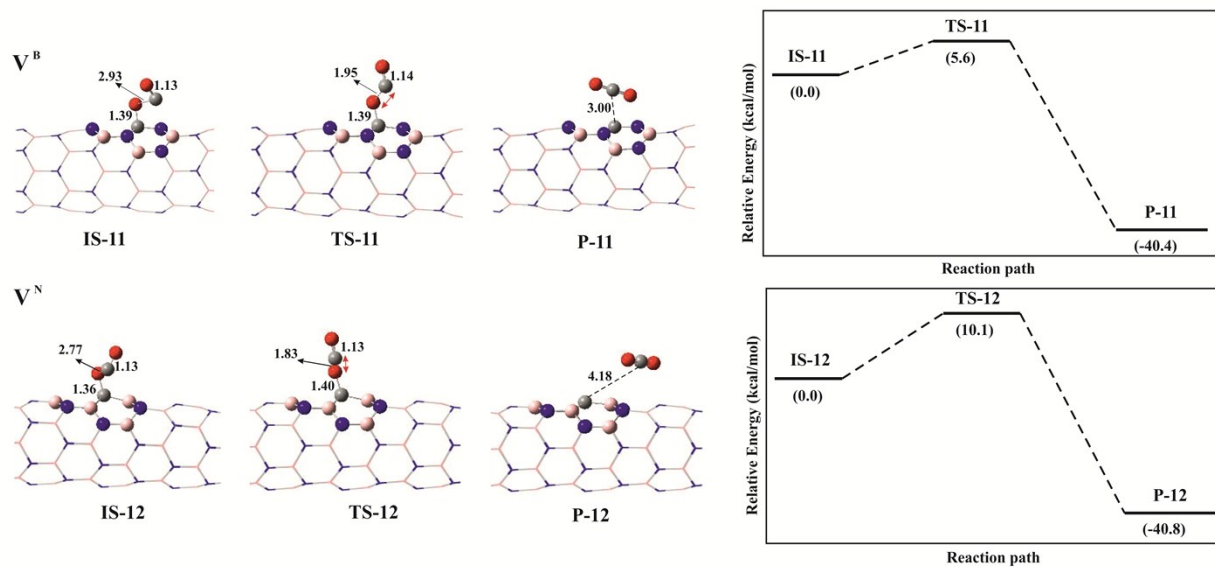

Table S1. Atomic coordinates of the optimized structures at the M06-2X/6-31G* level