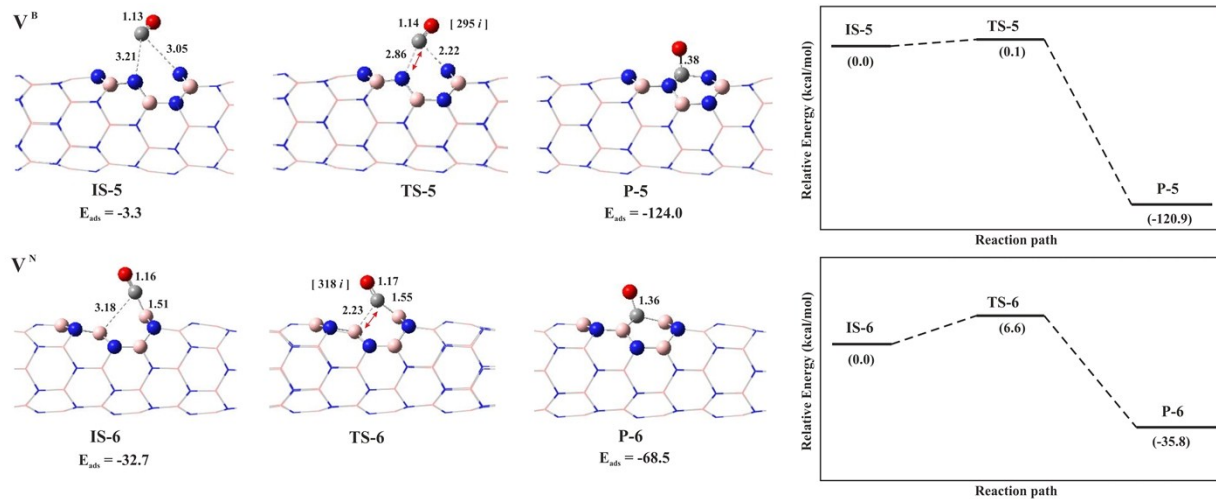

\* Corresponding author. **Phone:** (+98) 4212237955. **Fax:** (+98) 4212276060. **P.O. Box:** 5513864596. **E-mail:** [esrafil@maragheh.ac.ir](mailto:esrafil@maragheh.ac.ir) (Mehdi D. Esrafil).

**Figure S1.** Optimized structures, corresponding binding distances and adsorption energies of CO molecule adsorbed over  $V^B$  and  $V^N$  by B3LYP/6-31G\*

**Figure S2.** Optimized geometries of each step in the CO-vacancy recombination process over (5,0) BNNT. All energy values and distances are in kcal/mol and Å, respectively. For the transition state structures, the red arrow indicates the displacement vector along the imaginary frequency. The imaginary frequency value is shown within the bracket.

**Figure S3.** Optimized geometries of each step in the CO-vacancy recombination process over the long-length (6,0) BNNT. All energy values and distances are in kcal/mol and Å, respectively. For the transition state structures, the red arrow indicates the displacement vector along the imaginary frequency. The imaginary frequency value is shown within the bracket.