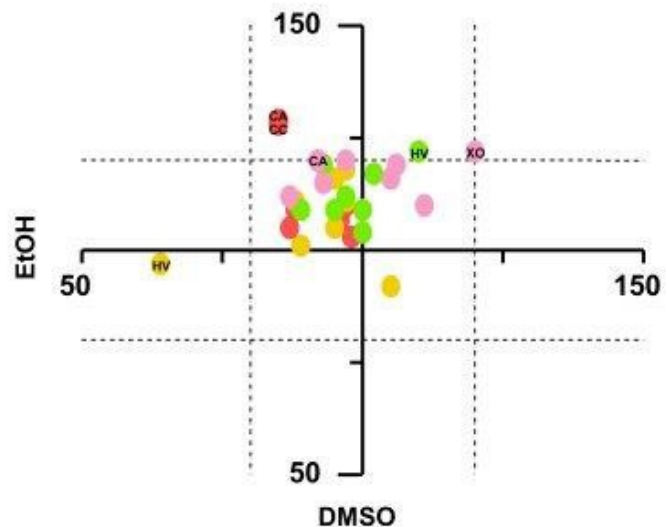

Raw 264.7

Interleukin-6

- Gala
- Golden Delicious
- Harvest
- Classical Cold
- Granny Smith
- Pink Lady
- Controlled atmosphere
- Extreme ultra low oxygen