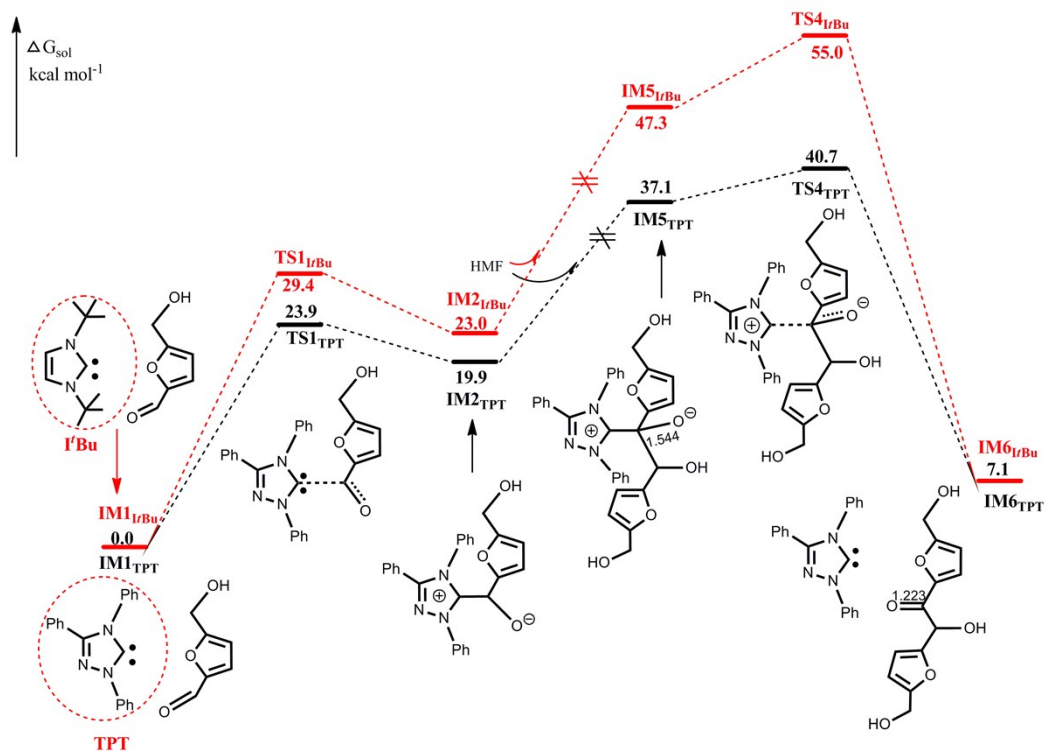

E-mail: jjljsxau@qq.com

Contents

| | |
|---|----|
| 1. Additional Computational Results..... | S3 |
| 2. Cartesian Coordinates of All the Structures..... | S6 |

1. Additional Computational Results

Fig. S1 Localized orbital locator (LOL) profiles of **IM1**, **TS1** and **IM2** along (a) the C-C-O plane and (b) C-O1-O plane.

Fig. S2 Calculated free energy profiles with schematic structures for the first nucleophilic attack and last rate-determining step catalyzed by TPT (black line) and tBu (red line). The symbol \times denotes the pathway for the conversion from IM2_{TPT} (IM2_{tBu}) to IM5_{TPT} (IM5_{tBu}) has been omitted.