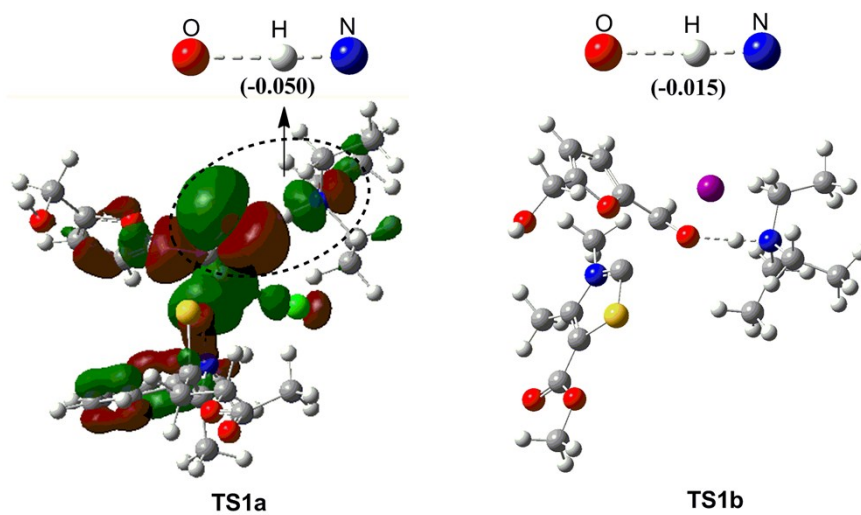

Fig. S2 Calculated free energy profiles with schematic structures for the first nucleophilic attack and last rate-determining step catalyzed by TPT (black line) and tBu (red line). The symbol \times denotes the pathway for the conversion from IM2_{TPT} (IM2_{tBu}) to IM5_{TPT} (IM5_{tBu}) has been omitted.

Fig. S3 Molecular orbital involving in 3c-4e bonding in **TS1a** and M-CBO (in brackets) of **TS1a** and **TS1b** (the molecular orbital of such a 3c-4e bond is absent in **TS1b**).

2. Cartesian Coordinates of All the Structures