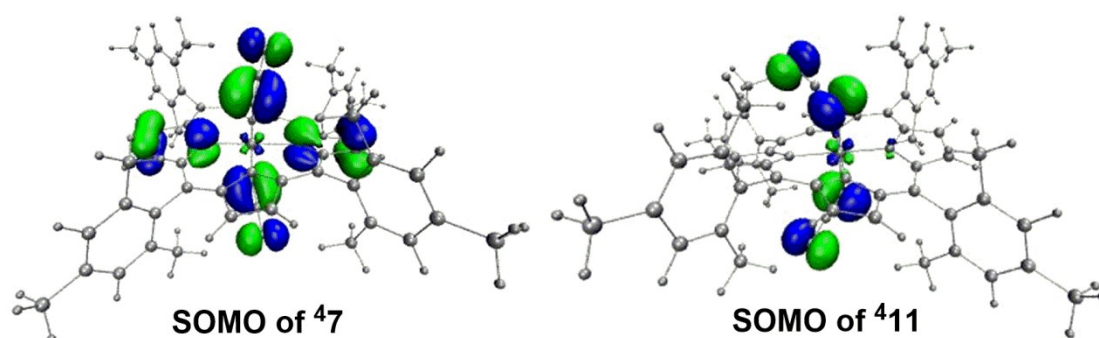

**Fig. S7.** The free energy difference between **Pro2** and **Pro3**.

$$H_{\text{sol}} = E_{\text{sol}} + \text{thermal correction to enthalpy}$$

**Fig. S8.** The BDE of Mn-NCO bond in **46** and **47**.

Fig. S9. Representations of the SOMOs in the intermediate <sup>47</sup> and <sup>411</sup>.

Table S1. Electronic Energies, Enthalpies, and Free Energies (in Hartree) of the Structures Calculated at the B3LYP-D3/def2-TZVP (SMD: Ethylethanoate)//B3LYP-D3/6-31G\*-LANL2DZ Level