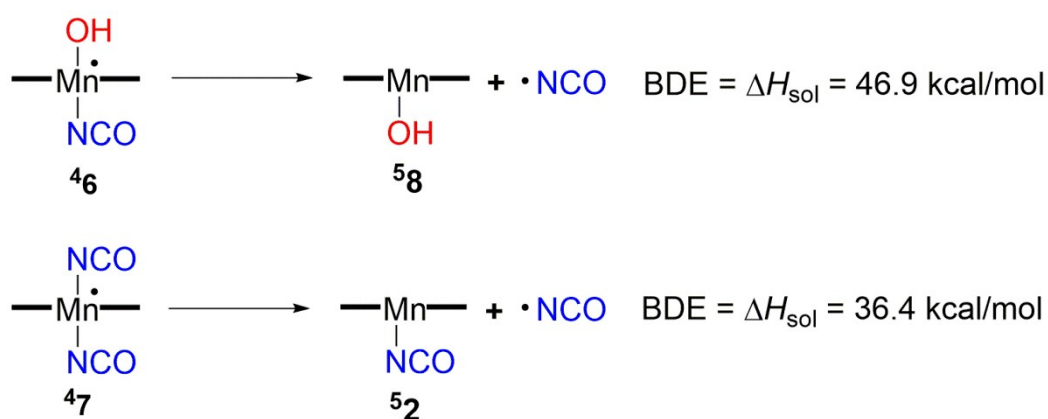

$$H_{\text{sol}} = E_{\text{sol}} + \text{thermal correction to enthalpy}$$