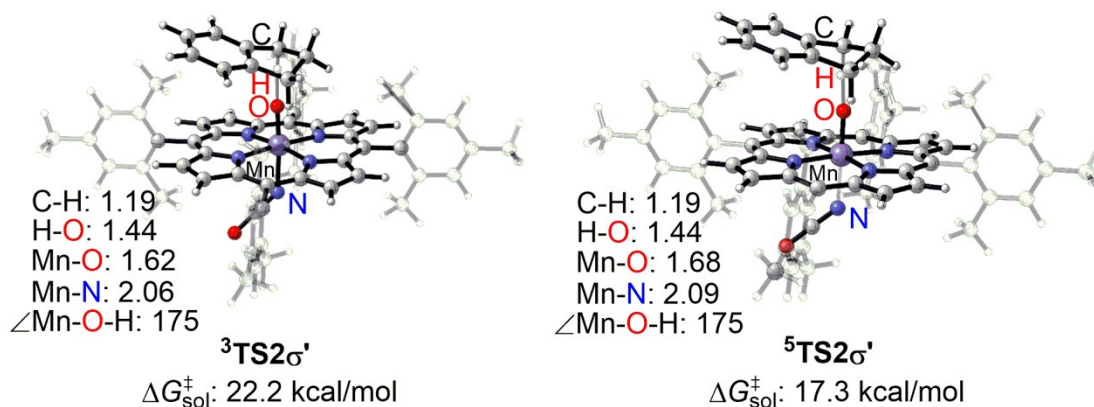

Fig. S5. Electron-shift diagrams of the H-abstraction process and the calculated LUMO+4 orbitals for ³TS2_{σ} and ⁵TS2_{σ}.

Fig. S6. The calculated H-abstraction transition states through σ -pathway. The TS calculations were conducted by fixing the bonds of C-H and H-O based on the structure of ${}^3\text{TS}2\pi$ and ${}^5\text{TS}2\pi$ and freezing the angle of Mn-O-H to 175 degree. The distances are in Å. The angles are in degrees.