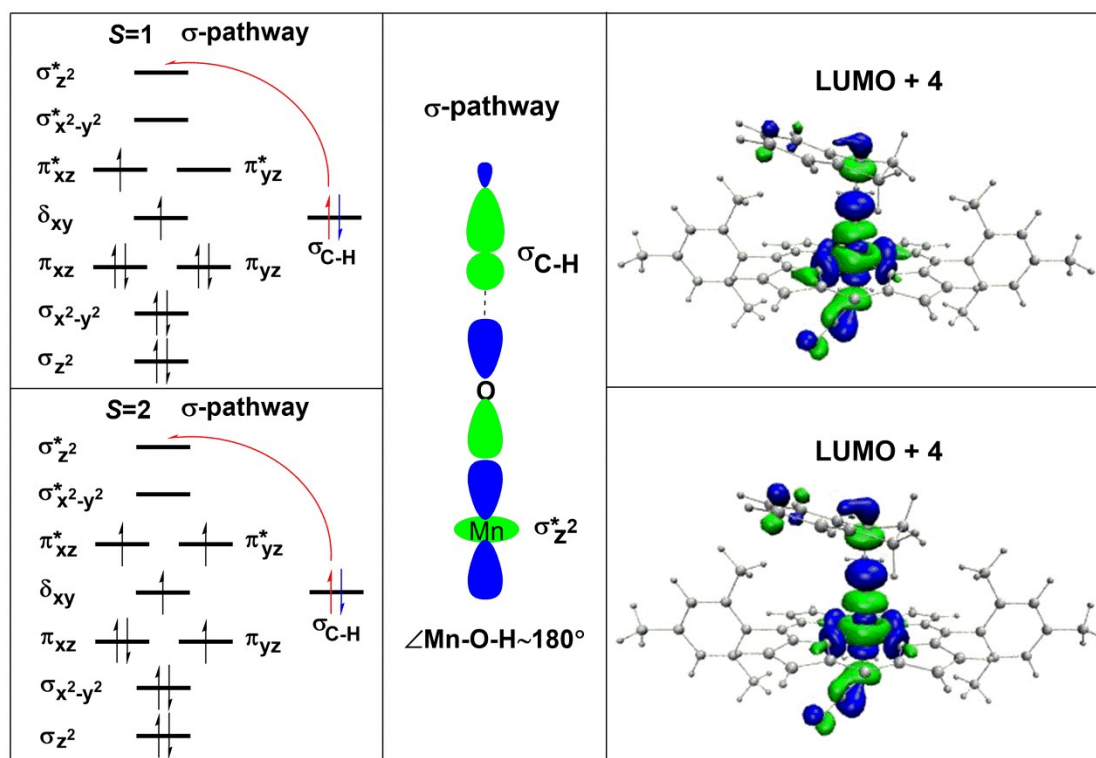

## **Table of Contents**

|   |          |
|---|----------|
| <b>The ligand exchange process of Mn(TMP)F 1 to provide Mn(TMP)NCO 2. ....</b>  | <b>2</b> |
| <b>Free energy profiles of the oxidation process with the oxidant iodosylbenzene (PhIO) oxidizing 2 to the high-valent metal-oxo species O=Mn(TMP)NCO 3. ....</b> | <b>2</b> |
| <b>The calculated minimum energy crossing point (MECP) structure. ....</b>  | <b>2</b> |
| <b>Populations of spin densities and NPA charges for the <sup>3</sup>INT3. ....</b>   | <b>3</b> |
| <b>Electron-shift diagrams of the H-abstraction process for <sup>3</sup>TS<sub>σ</sub> and <sup>5</sup>TS<sub>σ</sub>. ....</b>                                   | <b>3</b> |
| <b>The calculated H-abstraction transition states through σ-pathway. ....</b>   | <b>4</b> |
| <b>The free energy difference between Pro2 and Pro3. ....</b>   | <b>4</b> |
| <b>The BDE of Mn–NCO bond in <sup>4</sup>6 and <sup>4</sup>7. ....</b>  | <b>4</b> |
| <b>Representations of the SOMOs in the intermediate <sup>4</sup>7 and <sup>4</sup>11. ....</b>  | <b>5</b> |
| <b>Energies, enthalpies, and free energies of the calculated structures. ....</b>   | <b>5</b> |
| <b>Cartesian coordinates of the structures. ....</b>  | <b>7</b> |

**Fig. S1.** The ligand exchange process of Mn(TMP)F **1** to provide Mn(TMP)NCO **2**.

**Fig. S2.** Free energy profiles of the oxidation process with the oxidant iodobenzene (PhIO) oxidizing **2** to the high-valent metal-oxo species O=Mn(TMP)NCO **3**.

**Fig. S3.** The calculated minimum energy crossing point (MECP) structure. The distances are in Å.

**Fig.S4.** Populations of spin densities ( $\rho$ ) and NPA charges ( $Q$  in e) for the <sup>3</sup>INT3.