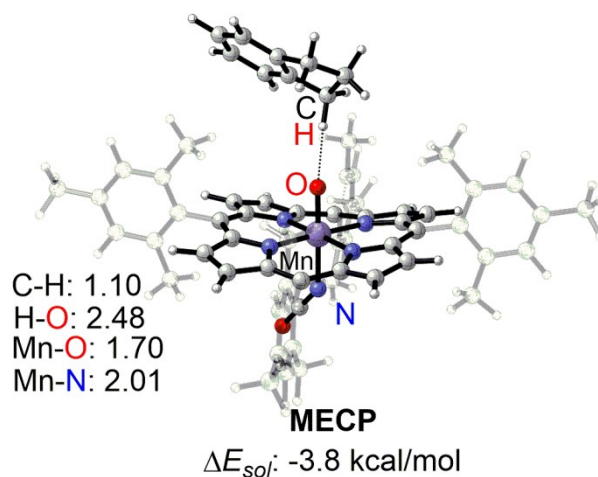

## **Table of Contents**

|   |          |
|---|----------|
| <b>The ligand exchange process of Mn(TMP)F 1 to provide Mn(TMP)NCO 2. ....</b>  | <b>2</b> |
| <b>Free energy profiles of the oxidation process with the oxidant iodosylbenzene (PhIO) oxidizing 2 to the high-valent metal-oxo species O=Mn(TMP)NCO 3. ....</b> | <b>2</b> |
| <b>The calculated minimum energy crossing point (MECP) structure. ....</b>  | <b>2</b> |
| <b>Populations of spin densities and NPA charges for the <sup>3</sup>INT3. ....</b>   | <b>3</b> |
| <b>Electron-shift diagrams of the H-abstraction process for <sup>3</sup>TS<sub>σ</sub> and <sup>5</sup>TS<sub>σ</sub>. ....</b>                                   | <b>3</b> |
| <b>The calculated H-abstraction transition states through σ-pathway. ....</b>   | <b>4</b> |
| <b>The free energy difference between Pro2 and Pro3. ....</b>   | <b>4</b> |
| <b>The BDE of Mn–NCO bond in <sup>4</sup>6 and <sup>4</sup>7. ....</b>  | <b>4</b> |
| <b>Representations of the SOMOs in the intermediate <sup>4</sup>7 and <sup>4</sup>11. ....</b>  | <b>5</b> |
| <b>Energies, enthalpies, and free energies of the calculated structures. ....</b>   | <b>5</b> |
| <b>Cartesian coordinates of the structures. ....</b>  | <b>7</b> |

**Fig. S3.** The calculated minimum energy crossing point (MECP) structure. The distances are in Å.

**Fig.S4.** Populations of spin densities ( $\rho$ ) and NPA charges ( $Q$  in e) for the <sup>3</sup>INT3.