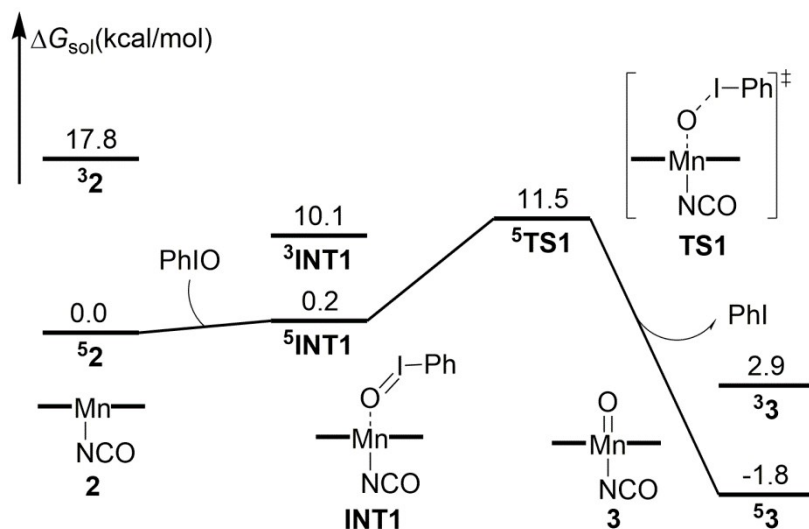

Fig. S2. Free energy profiles of the oxidation process with the oxidant iodobenzene (PhIO) oxidizing **2** to the high-valent metal-oxo species O=Mn(TMP)NCO **3**.