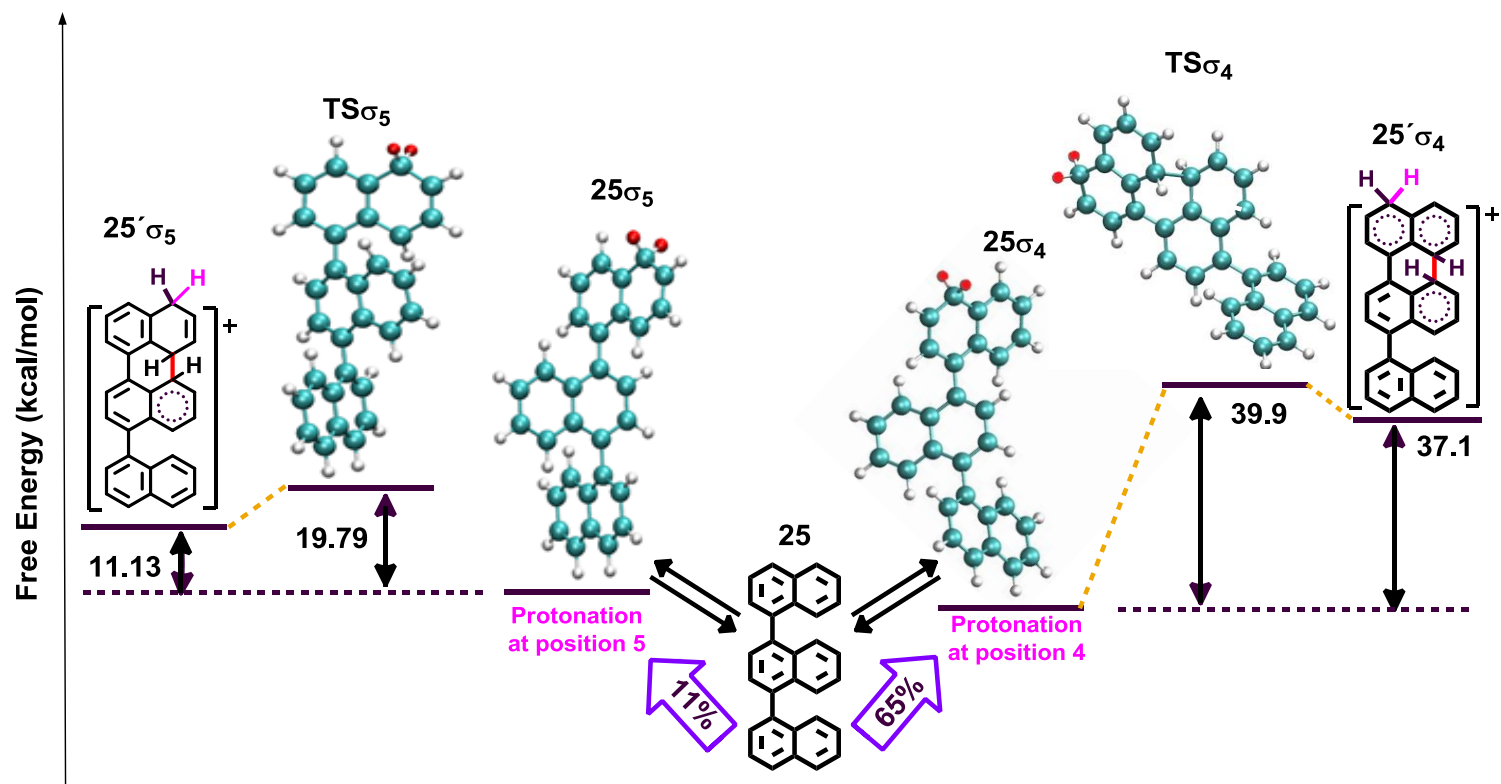

7. Name of the compounds used as references in theoretical studies by aromatic oxidative coupling.

Compound Number	Compound Name	Oxidation Potential (eV)	Ref.
Group 1			
10	1,2-bis(3,4-dimethoxyphenyl) ethane-1,2-dione	4.91	[4]
11	<i>N</i>-benzyl-3,4-dimethoxyaniline	4.98	[4]
12	3-(naphthalen-1-yl) perylene	5.34	[5]
13	3,3'',4,4''-tetramethoxy-1,1':2',1''-terphenyl	5.48	[4]
14	6-methoxy-2-methyl-1-(3,4,5-trimethoxyphenethyl)-1,2,3,4-tetrahydroisoquinolin-7-ol	5.42	[4]
15	4,5-bis(3,4-dimethoxyphenyl) isoxazole	5.79	[4]
16	4,4',5''',4''''-tetra-<i>tert</i>-butyl-1,1':2',1'':4'',1''':2''',1''''-quinquephenyl	5.86	[4]
DDQ	2,3-dichloro-5,6-dicyanobenzoquinone	5.74	

Compound Number	Compound Name	Oxidation Potential (eV)	Ref.
Group 2			
17	2,2''-dimethoxy-1,1':2',1''-terphenyl	5.67	[4]
18	dimethyl 2,2'-dihydroxy-[1,1'-binaphthalene]-3,3'-dicarboxylate	5.81	[6]
19	[1,1'-binaphthalene]-2,2'-diol	5.90	[4]
20	1,1'-binaphthalene	5.97	[4]
21	6,6'-dibromo-[1,1'-binaphthalene]-2,2'-diol	6.02	[6]
22	7-hydroxy-4-(naphthalen-1-yl)-2H-chromen-2-one	6.22	[4]
23	2,2''-dibromo-1,1':2',1''-terphenyl	6.51	[4]
24	3,3''-dinitro-1,1':2',1''-terphenyl	6.71	[7]
8	1-(naphthalen-1-yl) isoquinoline	6.61	[4]
9	8-(naphthalen-1-yl) isoquinoline	6.85	[4]

References:

- 4- M. Grzybowski, K. Skonieczny, H. Butenschön, D. T. Gryko, *Angew. Chem., Int. Ed.*, 2013, **52**, 9900-9930.
  5- Y. Avlasevich, C. Kohl, K. Müllen, *J. Mater. Chem.*, 2006, **16**, 1053-1057.
  6- A. A. O. Sarhanw, C. Bolm, *Chem. Soc. Rev.*, 2009, **38**, 2730-2744.
  7- B. T. King, J. Kroulík, C. R. Robertson, P. Rempala, C. L. Hilton, J. D. Korinek, L. M. Gortari, *J. Org. Chem.*, 2007, **72**, 2279-2288.

8. Formation of Terrylene: study of Scholl reaction.

8.1. Calculated energies for the first cyclization step from isomers σ_4 and σ_5 of protonated 25.

In red are represented both hydrogens at position 5, that originally formed $25\sigma_5$ complex.