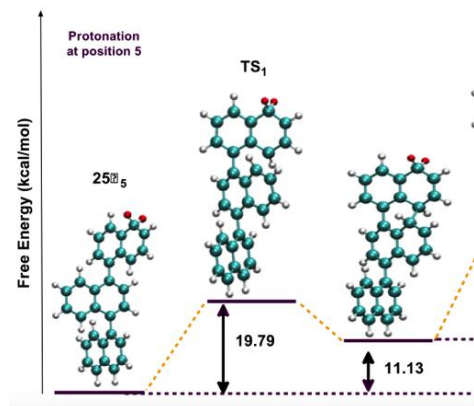

9- *Electrostatic potential isosurface of 25 σ and the intermediary product of cyclization to afford terrylene.*