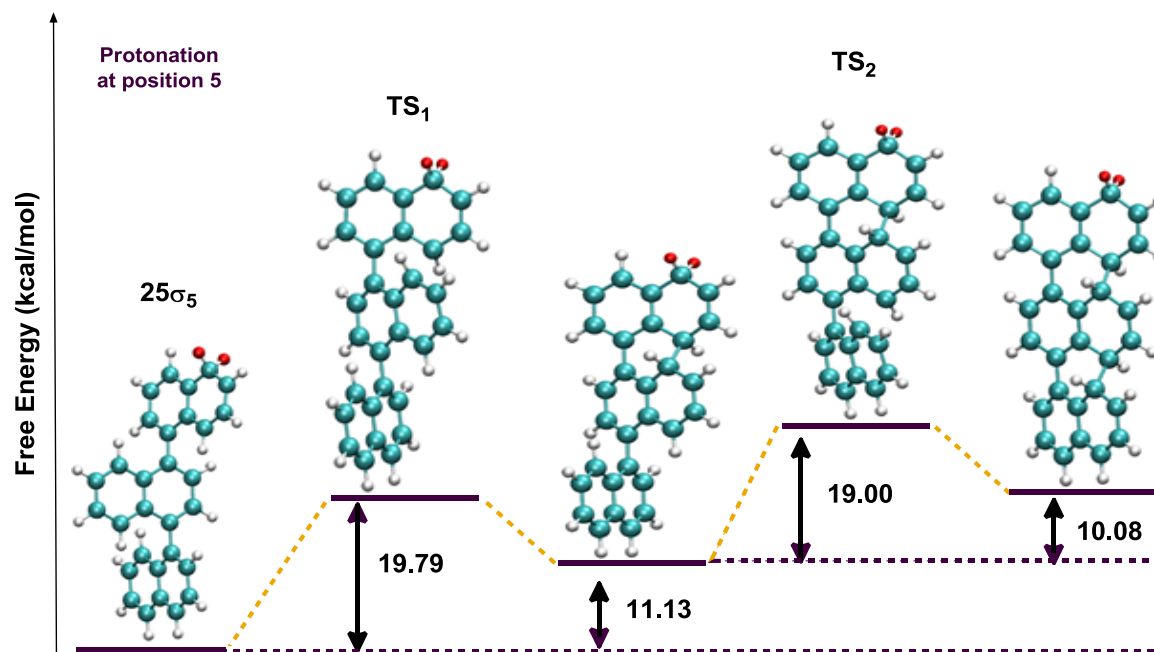

8.2 Calculated energies involved in both ring closures of 25σ by the Scholl mechanism, σ -complex generated in position 5.

Double cyclization of the substrate 1,1':4',1''-ternaphthalene by Scholl mechanism. $25\sigma_5$ is the σ -complex of **25** after protonation at C-5, TS_1 and TS_2 are the transition states for each cyclization step. In red are represented both hydrogens at position 5.