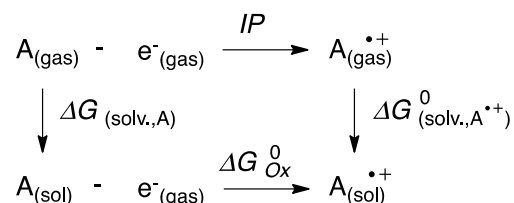

6. Description of the procedure employed for the calculation of Redox Potential. Taken from Ref. 38.

The overall calculated reaction is presented in the thermodynamic cycle shown in scheme 1:

scheme 1

In some cases the $\Delta\Delta G_{(\text{Solv})}^0$ was calculated over the gas phase geometries, in other cases different solvent models were employed to improve its quality and hence the ΔG_{Ox}^0 . In the present work the ΔG_{Ox}^0 was directly calculated from the optimized geometries in solvent by employing the IEF-PCM continuum solvation model,¹ including the thermal corrections and the changes in enthalpy and entropy.

Finally, the ΔG_{Ox}^0 is related to the redox potential, E_{Ox}^0 , by the Faraday's equation:

$$E_{\text{Ox}}^0 = -\Delta G_{\text{Ox}}^0 / nF$$

where n is the number of electrons transferred (in this case is equal to 1) and F is the Faraday constant (96485 C mol⁻¹ or 23.061 kcal mol⁻¹ V⁻¹). It should be noted that the E_{Ox}^0 represents the absolute value of half of the redox reaction, a hemi-couple, whereas the experimental values ($E_{\text{Ox,Exp}}^0$) are relative to a reference hemi-couple where the oxidation takes place $E_{\text{Reference}}^0$, i.e. H^+/H_2 , ferricenium/ferrocene (II/III), Ag/Ag⁺, Hg/Hg⁺² (Saturated Calomel Electrode, SCE); according to the following equation:

$$E_{\text{Ox,Exp}}^0 = E_{\text{Ox}}^0 - E_{\text{Reference}}^0$$

Because of that, the difference between the computed and the experimental values corresponds to the absolute value of the oxidation potential of the reference electrode ($E_{\text{Reference}}^0$). If all the experimental values are compared to the H^+/H_2 reference the $E_{\text{Reference}}^0$ recommended is 4.44 V in water² and 4.48 V in acetonitrile.³ The usual procedure is to subtract this experimental value to the computed E_{Ox}^0 in order to get a computed value comparable with the $E_{\text{Ox,Exp}}^0$.

References:

- 1-J. Tomasi, B. Mennucci and R. Cammi, *Chem. Rev.*, 2005, **105**, 2999-3093.
- 2-S. Trasatti, *Pure Appl. Chem.*, 1986, **58**, 955-966.
- 3-This is a computed value. C.P. Kelly, C.J. Cramer, and D.G. Truhlar, *J. Phys. Chem. B*, 2007, **111**, 408-422.