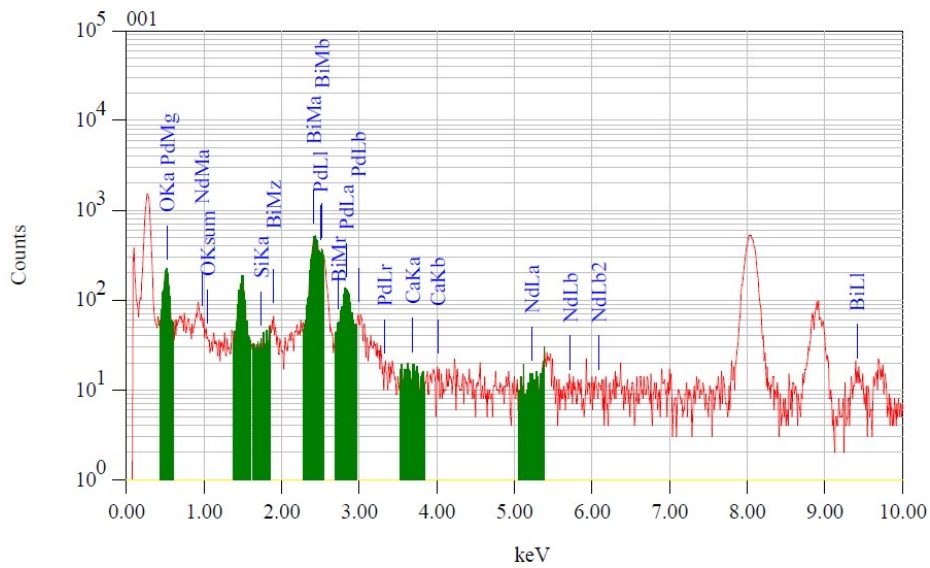

Figure S1 TEM-image for Bi/Al₂O₃ sample

Figure S2 Element mapping for Bi/Al₂O₃ sample

Figure S3 EDX-profile for Pd1:Bi2/Al₂O₃

Table S1 Texture characteristics of obtained Pd_x:Bi_y samples

Sample	Specific surface area, m ² /g	Total pore volume, cm ³ /g	Average pore size, nm
Pd3:Bi1	135	0.263	7.77
Pd5:Bi2	137	0.264	7.73
Pd2:Bi1	131	0.263	7.80
Pd1:Bi1	133	0.271	8.13
Pd1:Bi2	129	0.248	7.69