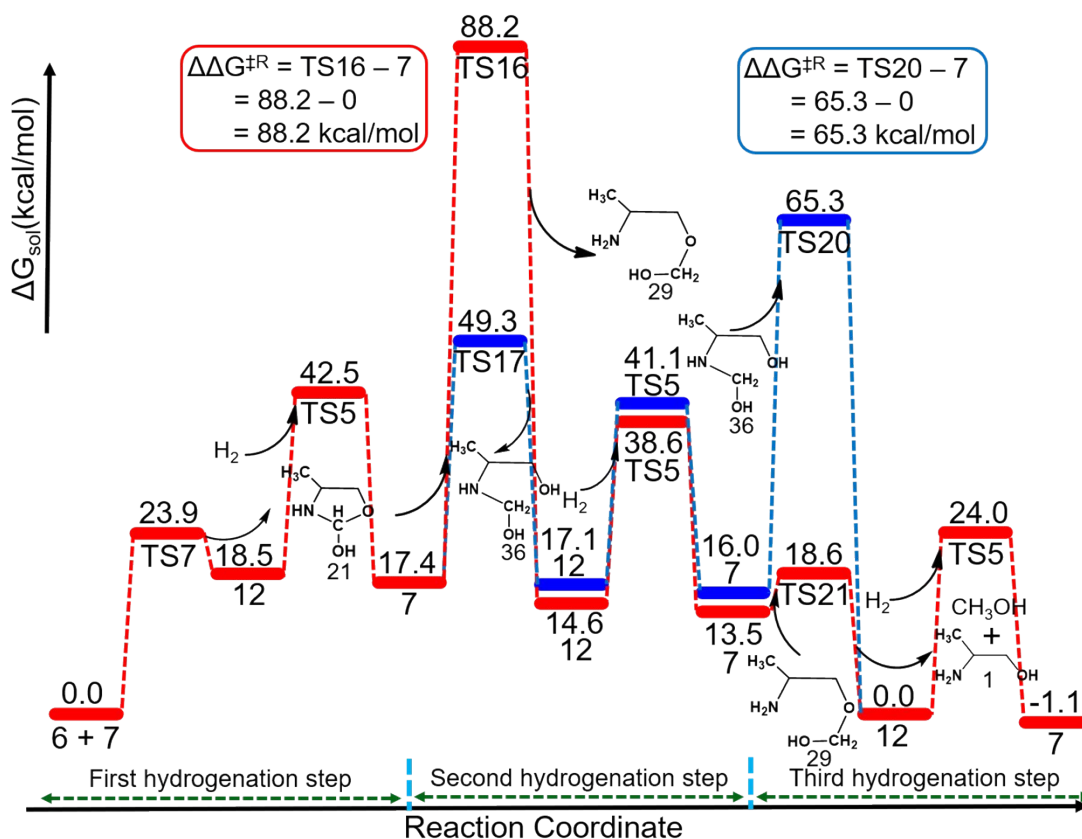

15. Overall mechanistic pathway for oxazolidinone hydrogenation to methanol via C=O bond hydrogenation followed by C–N/C–O and C–O/C–N using Mn(I)-PNP catalyst

Figure S6: Overall reaction free energy profile diagram for oxazolidinone hydrogenation to methanol via C=O bond hydrogenation followed by C–N/C–O and C–O/C–N using Mn(I)-PNP catalyst. Here, $\Delta\Delta G^{\ddagger R}$ denotes the total free energy barrier of the catalytic cycle.