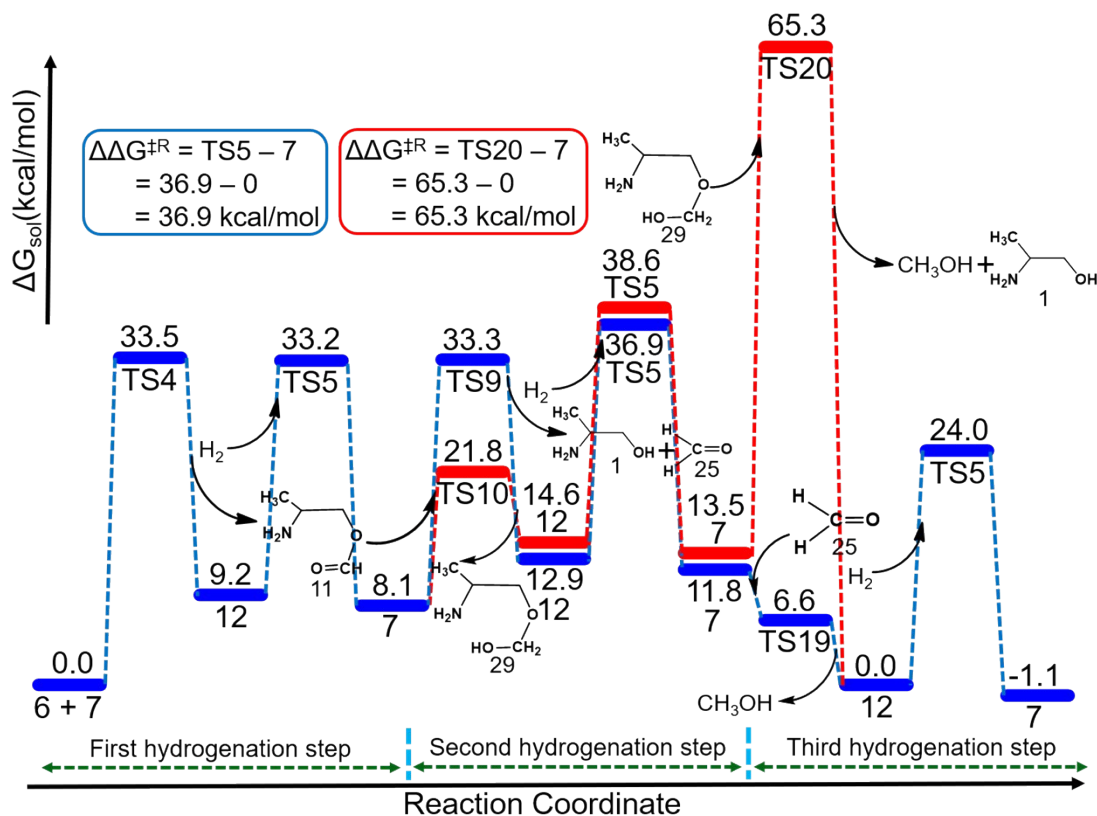

14. Overall mechanistic pathway for oxazolidinone hydrogenation to methanol via C–N bond hydrogenation followed by C–O/C=O and C=O/C–O using Mn(I)-PNP catalyst

Figure S5: Overall reaction free energy profile diagram for oxazolidinone hydrogenation to methanol via C–N bond hydrogenation followed by C–O/C=O and C=O/C–O using Mn(I)-PNP catalyst. Here, $\Delta\Delta G^{\ddagger R}$ denotes the total free energy barrier of the catalytic cycle.