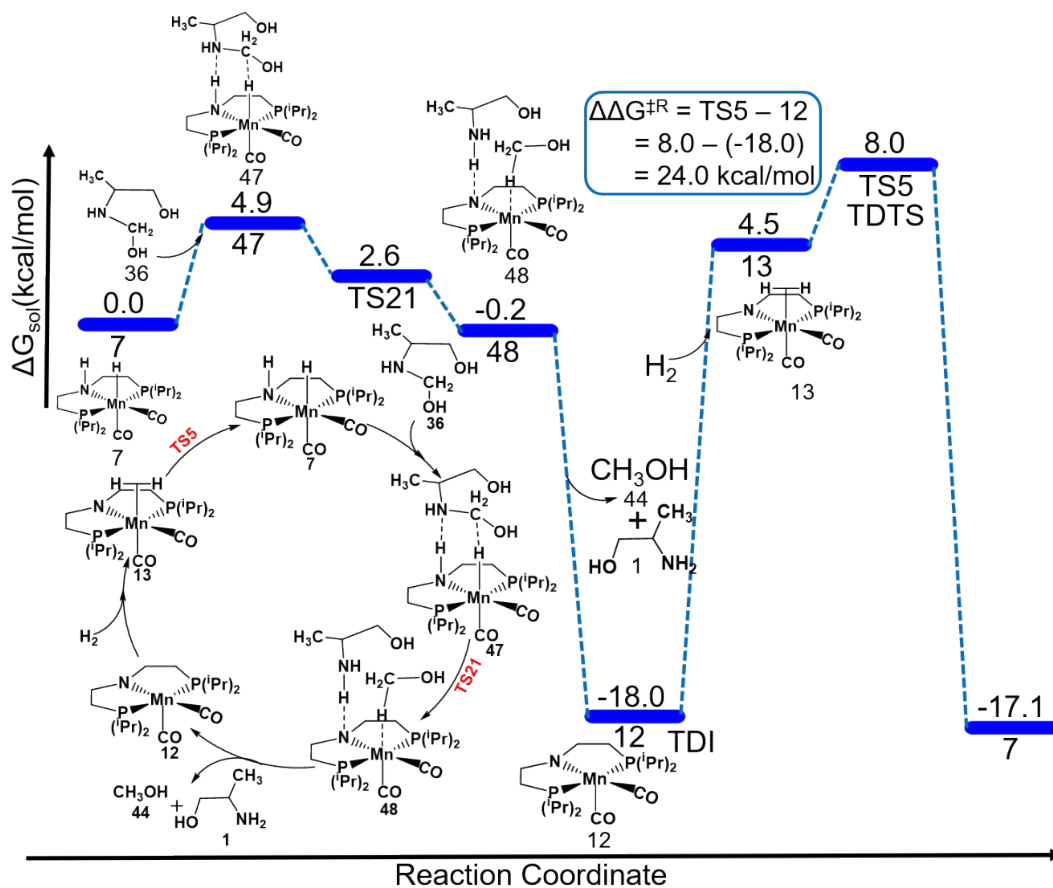

13. Scheme and reaction free energy profile diagram for 2-
 ((hydroxymethyl)amino)propan-1-ol (36) hydrogenation to methanol

Figure S4: Reaction schemes and corresponding reaction free energy profile diagrams of 2-((hydroxymethyl)amino)propan-1-ol (36) hydrogenation to methanol using the Mn(I)-PNP catalyst. Here, $\Delta\Delta G^{\ddagger R}$ denotes the total free energy barrier of the catalytic cycle.