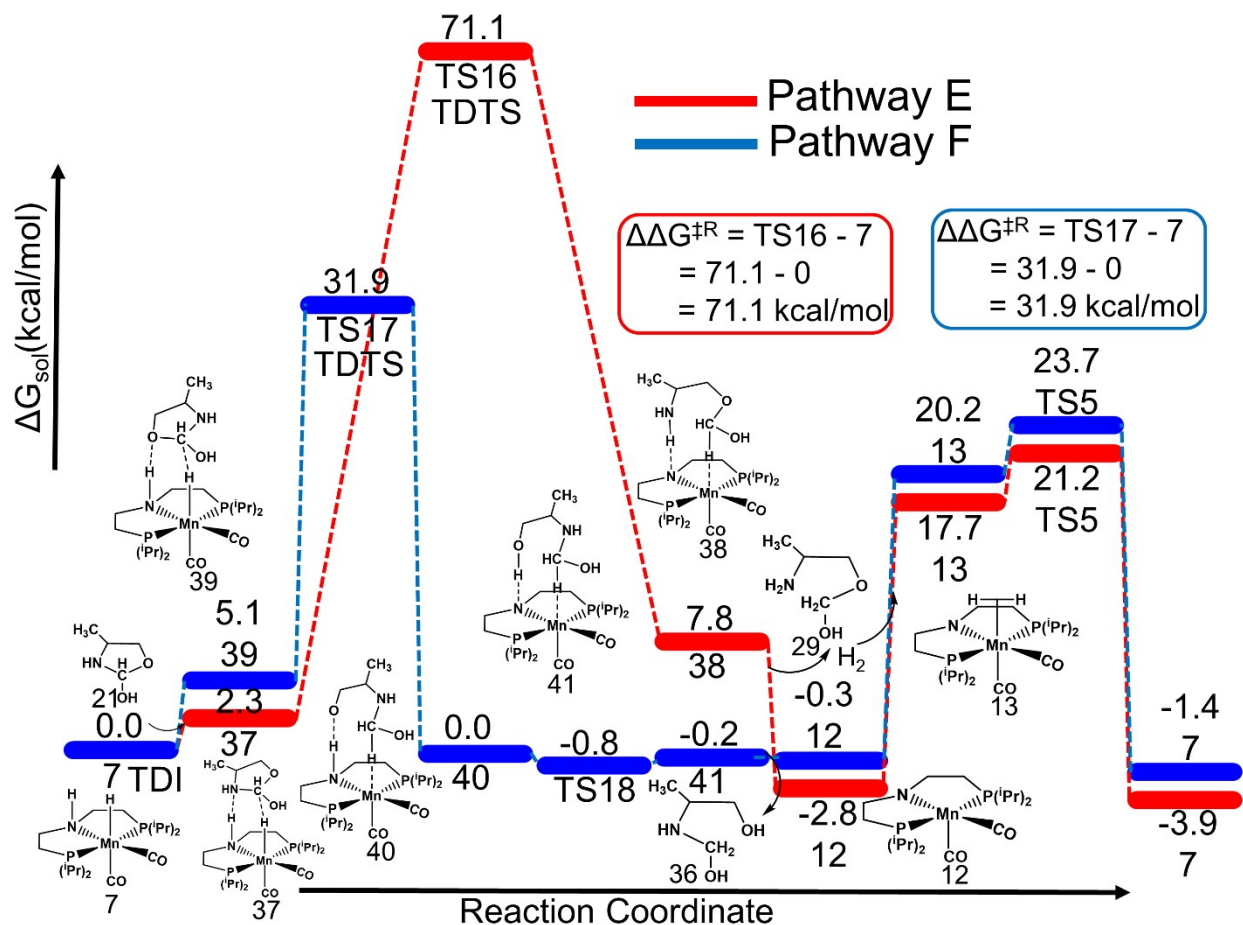

12. Reaction free energy profile diagram for Pathway E and F in the presence of Mn(I)-PNP catalyst

Figure S3: Reaction scheme and corresponding reaction free energy profile diagram for C–N bond cleavage (Pathway E) and C–O bond hydrogenation (Pathway F) of 4-methyloxazolidin-2-ol (**21**) to (2-aminopropoxy)methanol (**29**) and 2-((hydroxymethyl)amino)propan-1-ol (**36**) using the Mn(I)-PNP catalyst. Here, $\Delta\Delta G^{\ddagger R}$ denotes the total free energy barrier of the catalytic cycle.

13. Scheme and reaction free energy profile diagram for 2-
 ((hydroxymethyl)amino)propan-1-ol (36) hydrogenation to methanol

Figure S4: Reaction schemes and corresponding reaction free energy profile diagrams of 2-((hydroxymethyl)amino)propan-1-ol (36) hydrogenation to methanol using the Mn(I)-PNP catalyst. Here, $\Delta\Delta G^{\ddagger R}$ denotes the total free energy barrier of the catalytic cycle.