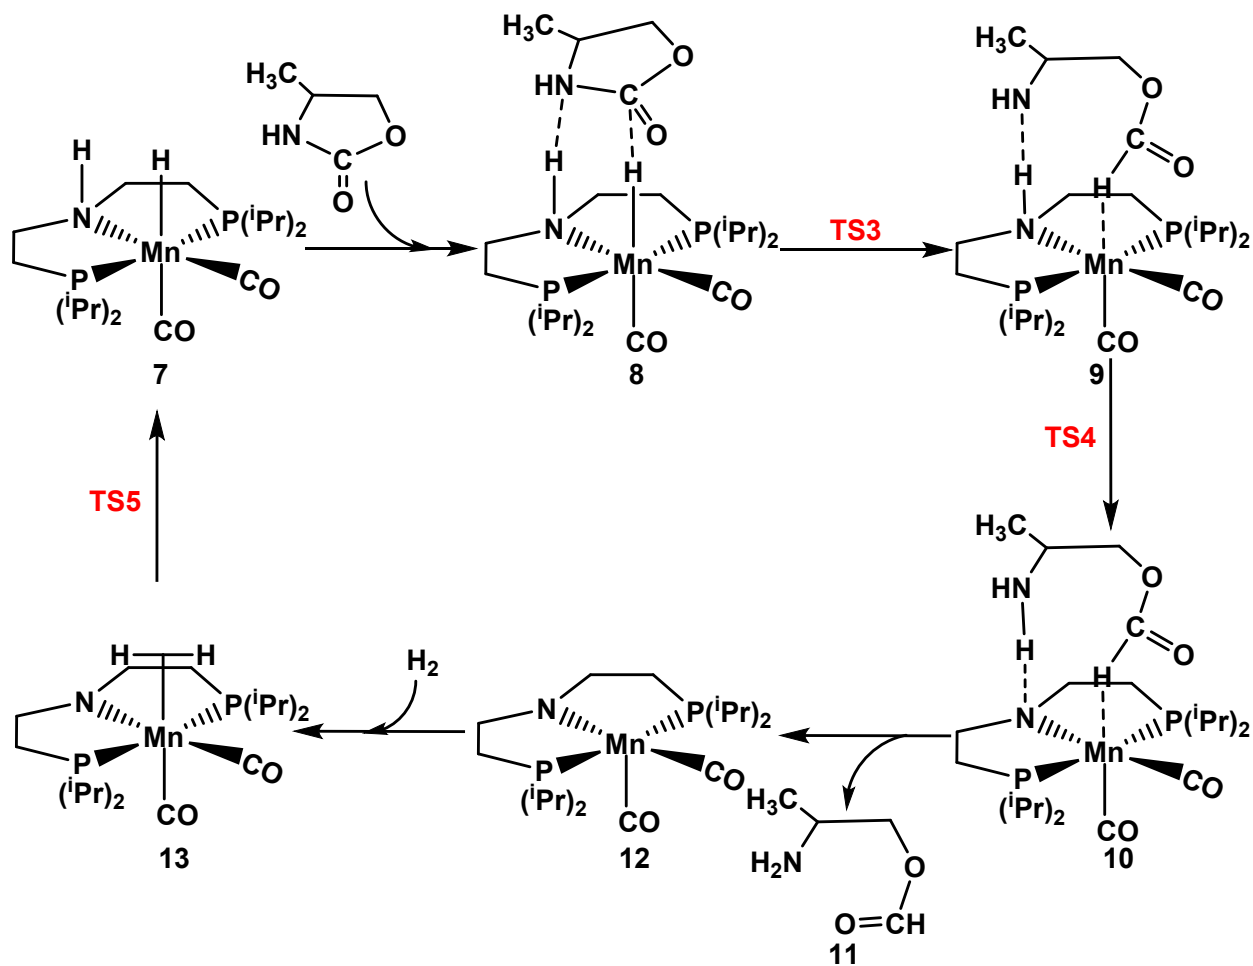

5. Proposed mechanistic pathway of Pathway I for C–N bond cleavage of oxazolidinone by Mn(I)-PNP catalyst

Scheme S1: Proposed mechanistic pathway of Pathway I for C–N bond cleavage of oxazolidinone by Mn(I)-PNP catalyst.