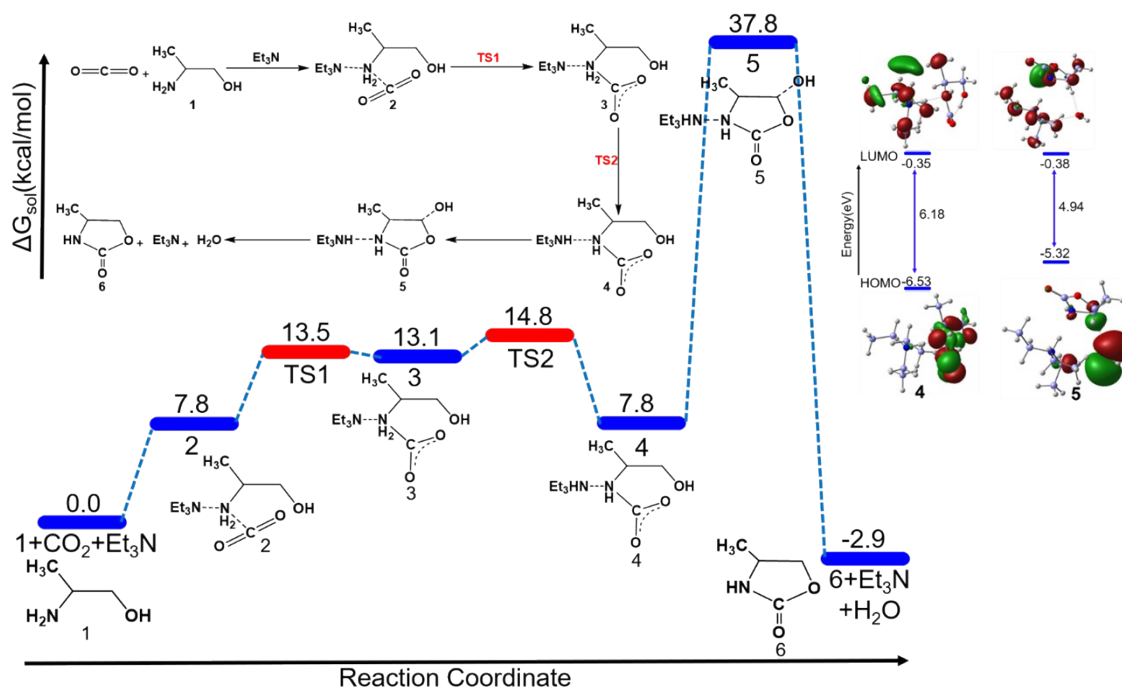

Functional	Basis set for nonmetals	Basis set for Mn atom	Solvent model for THF	Reaction free energy (kcal/mol)
B3LYP+D3	6-31++G(d,p)	LANL2DZ	CPCM	-1.1
B3LYP+D3	6-31++G(d,p)	LANL2DZ	SMD	-9.7
B3LYP+D3	6-311++G(d,p)	LANL2DZ	CPCM	-1.4
B3LYP+D3	6-311++G(d,p)	LANL2DZ	SMD	-9.4
B3LYP+D3	6-31++G(d,p)	SDD	CPCM	-0.8
B3LYP+D3	6-31++G(d,p)	SDD	SMD	-9.2
B3LYP+D3	6-311++G(d,p)	SDD	CPCM	-0.7
B3LYP+D3	6-311++G(d,p)	SDD	SMD	-8.8
B3LYP	6-31++G(d,p)	LANL2DZ	CPCM	1.2

4. Possible reaction mechanism and corresponding reaction free energy profile diagram of CO₂ capturing to oxazolidinone with frontier molecular orbitals of intermediates 4 and 5

Figure S1: Possible reaction mechanism and corresponding reaction free energy profile diagram of CO₂ capturing to oxazolidinone using 2-amino-1-propanol amino alcohol in the presence of Et₃N base and frontier molecular orbitals of intermediates 4 and 5.