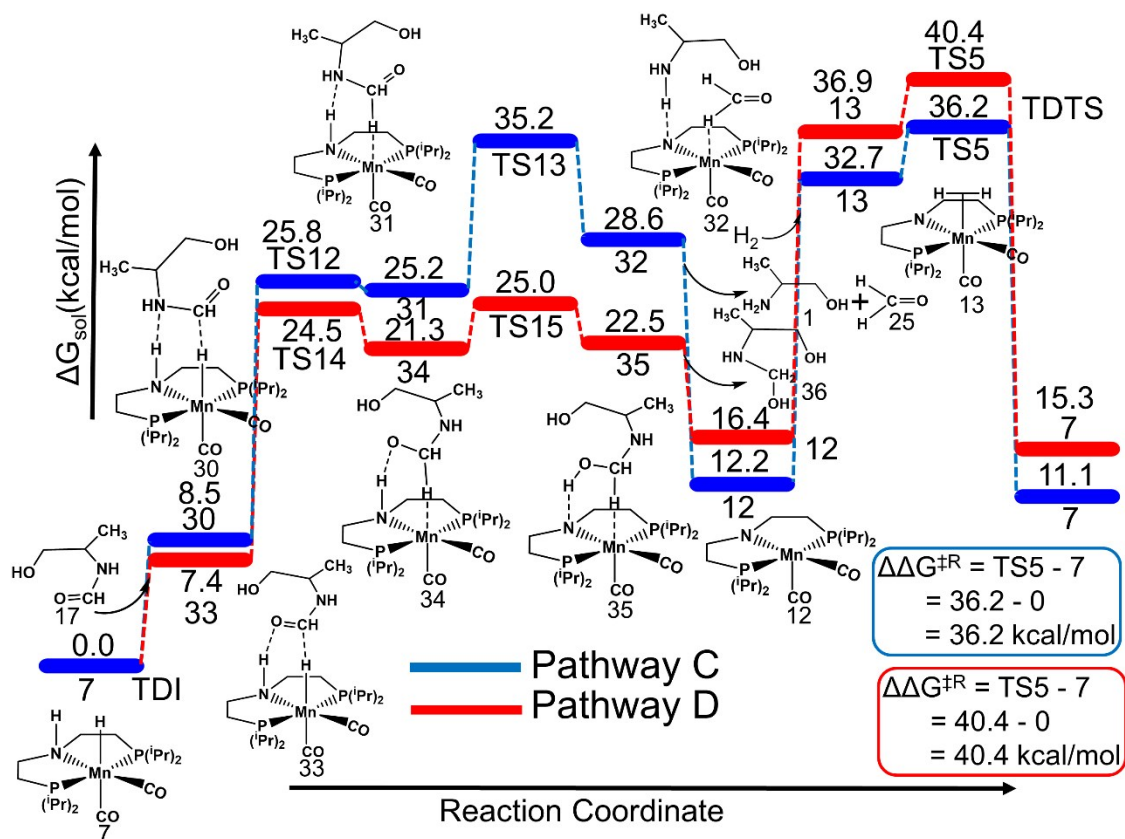

10. Reaction free energy profile diagram for Pathway C and D in the presence of Mn(I)-PNP catalyst

Figure S2: Reaction free energy profile diagram for C–N bond cleavage (Pathway C) and C=O bond hydrogenation (Pathway D) of (1-hydroxypropan-2-yl)formamide (**17**) to formaldehyde (**25**) and 2-((hydroxymethyl)amino)propan-1-ol (**36**) using the Mn(I)-PNP catalyst. Here, $\Delta\Delta G^{\ddagger R}$ denotes the total free energy barrier of the catalytic cycle.