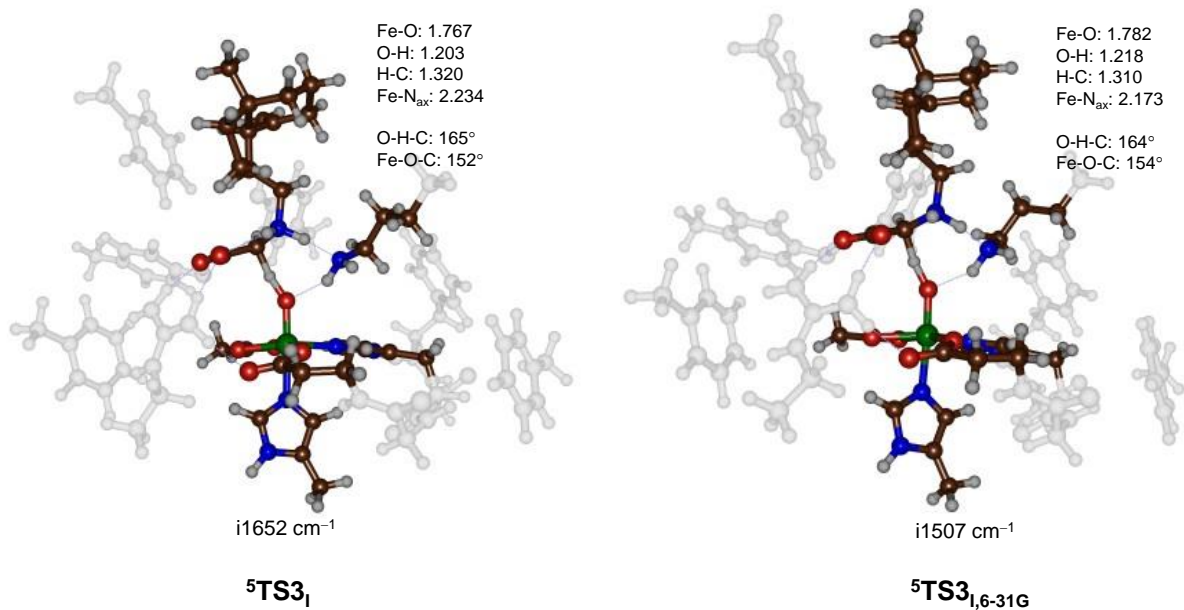

Fig. S17: UB3LYP/BS1 calculated geometry scan for the pathway from ⁵IM5_i to ⁵Prod2_i. Each data point represents a full geometry optimization with fixed O–H distance. The maximum of the scan is about 1.0 kcal mol⁻¹ above the energy of ⁵IM5_i.

Table S1: Absolute (free) energies of UB3LYP/BS1 optimized geometries for the reaction pathway of γ -Gly-A activation by the iron(IV)-oxo species of ScoE for cycle 1 as obtained in Gaussian-09.

Fig. S18: Optimized geometries along the reaction mechanism as calculated with a different basis set. Left-hand-side UB3LYP/BS1 and right-hand-side UB3LYP/BS0 optimized geometry of ⁵TS_{3i}. BS0 stands for LANL2DZ with core potential on iron and 6-31G on the rest of the atoms. Bond lengths in angstroms, bond angles in degrees and the imaginary frequency in cm⁻¹. As can be seen an enlarged basis set has little effect on the optimized geometries.