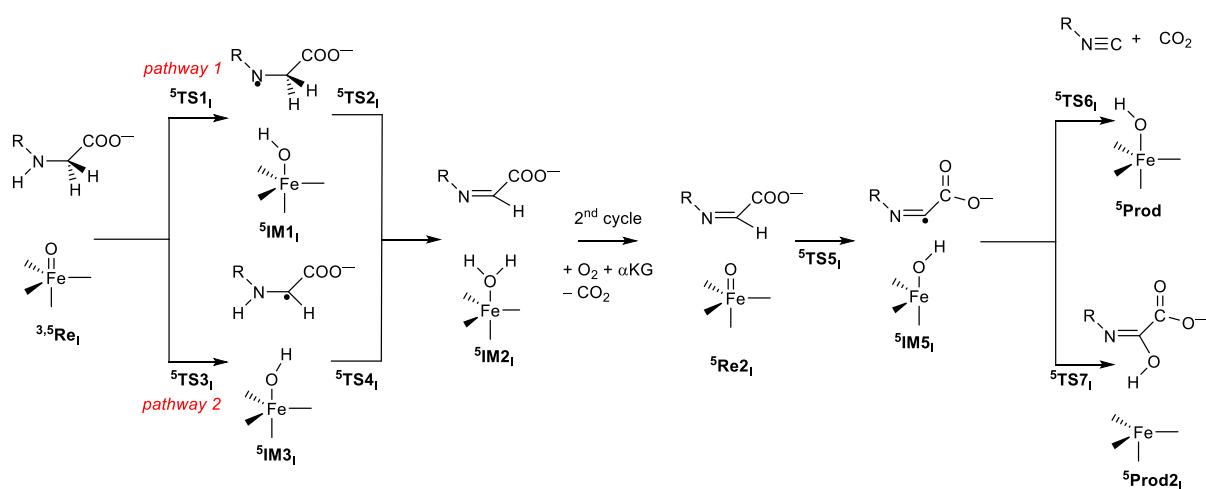

Scheme S2: Reaction mechanism explored in this work with labelling of the structures.