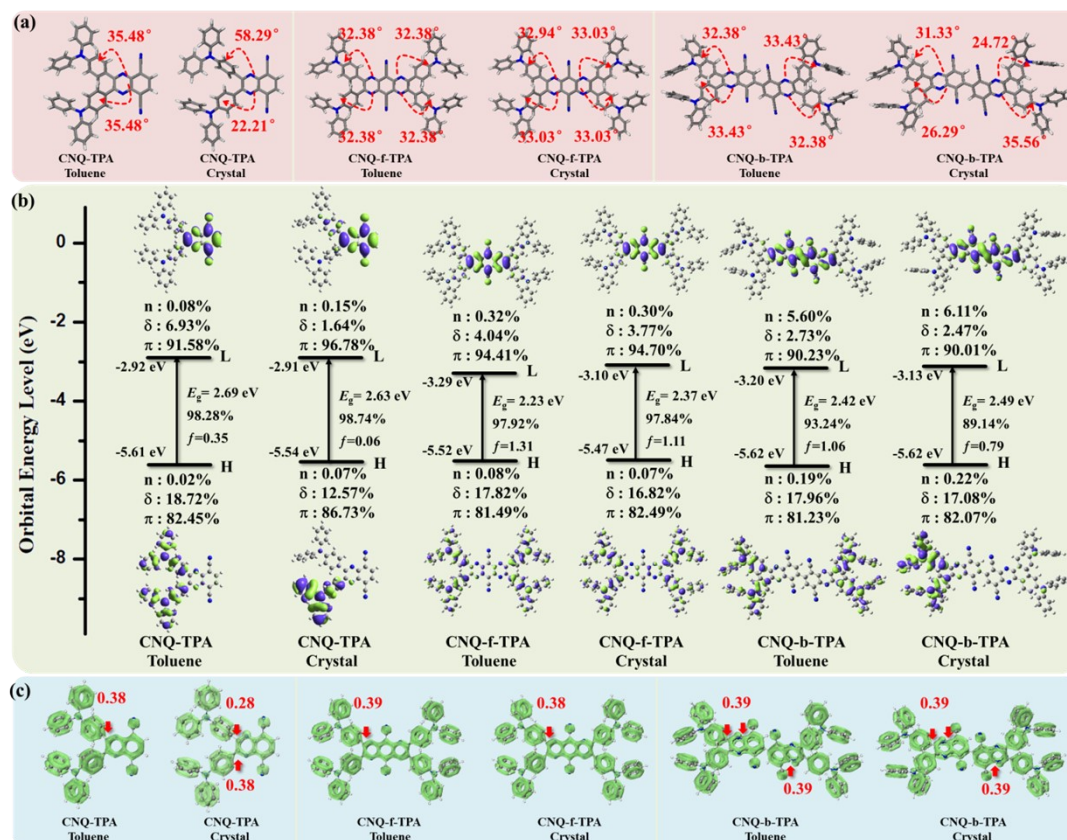

Fig. S2. Predicted crystal structures of CNQ-f-TPA and CNQ-b-TPA.

Fig. S3. (a) The S_1 -optimized geometries of CNQ-TPA, CNQ-f-TPA and CNQ-b-TPA. (b) Involved molecular orbitals in the energy levels, transition proportions and oscillator strengths for CNQ-TPA, CNQ-f-TPA and CNQ-b-TPA and its derivatives at the S_1 -optimized geometries in toluene and crystal state. (c) The localized orbital locator- π (LOL- π) isosurfaces for CNQ-TPA, CNQ-f-TPA and CNQ-b-TPA.

Fig. S4. Top: schematic representation of the charge hopping pathways from molecule A to all its neighbors with probabilities P_1 , P_2 , ..., P_N , where N is the number of neighbors. Bottom: a unit length is divided into N parts according to each probability, and a uniformly distributed random number, r , is generated.