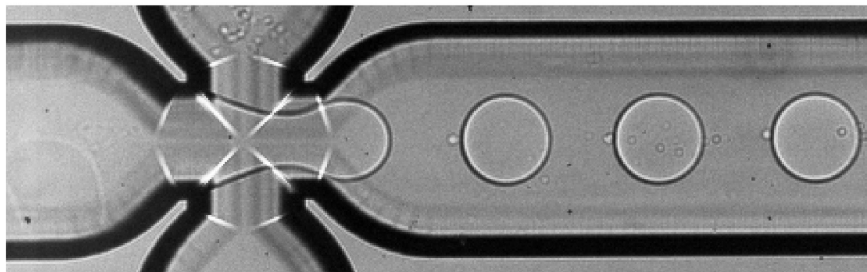

Raw image

Droplet detection with MATLAB(imfindcircles function)