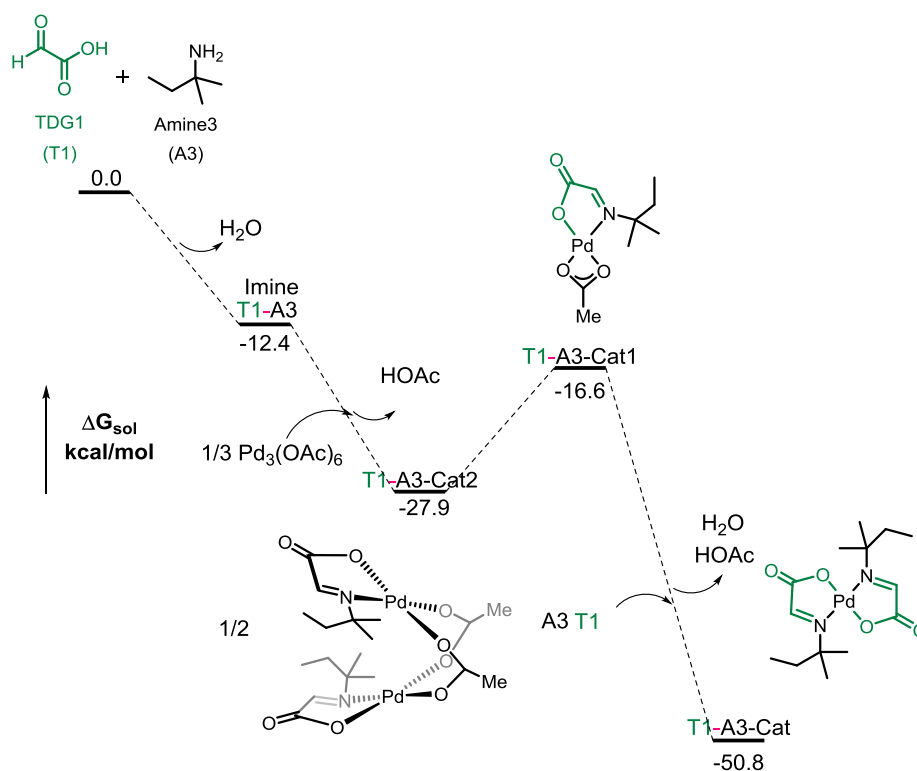

Figure S12. The calculated Gibbs free energy profiles for the condensation reaction between Amine and TDG and the formation of catalyst **T1-A3-Cat2**, **T1-A3-Cat1** and **T1-A3-Cat**. (Gibbs free energies in solvent are given in kcal/mol)