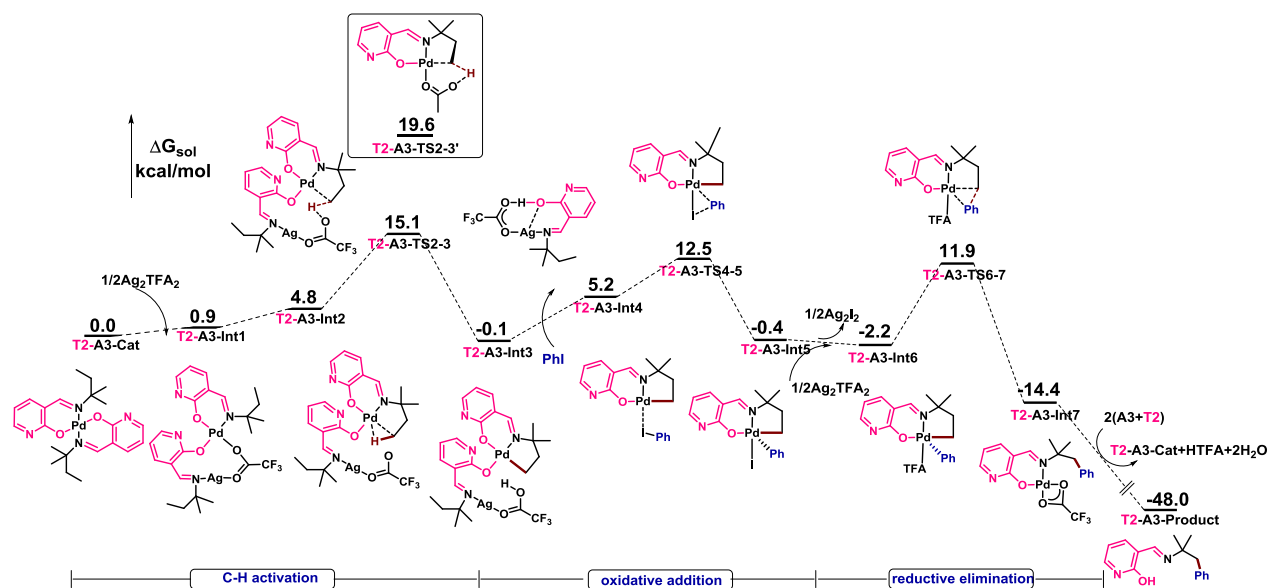

Figure S7. The calculated Gibbs free energy profiles for the mechanism of arylation reaction catalyzed by **T2-A3-Cat**. (Gibbs free energies in solvent are given in kcal/mol)