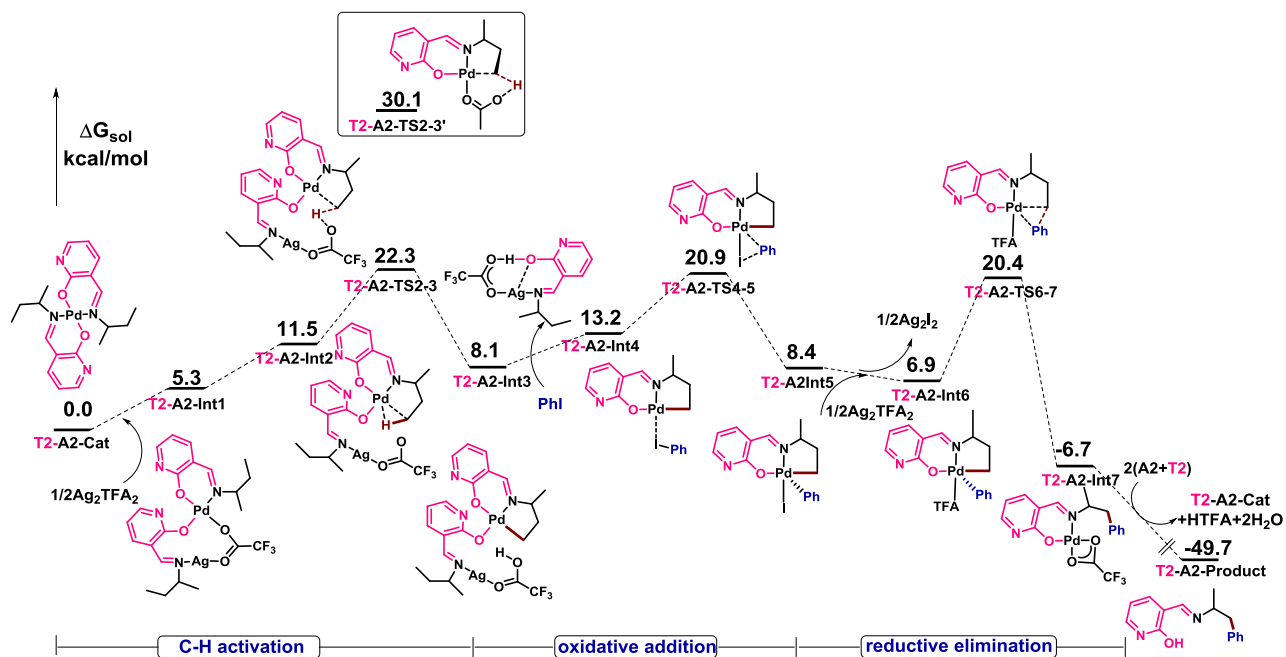

Figure S5. The calculated Gibbs free energy profiles for the mechanism of arylation reaction catalyzed by **T2-A2-Cat**. (Gibbs free energies in solvent are given in kcal/mol)