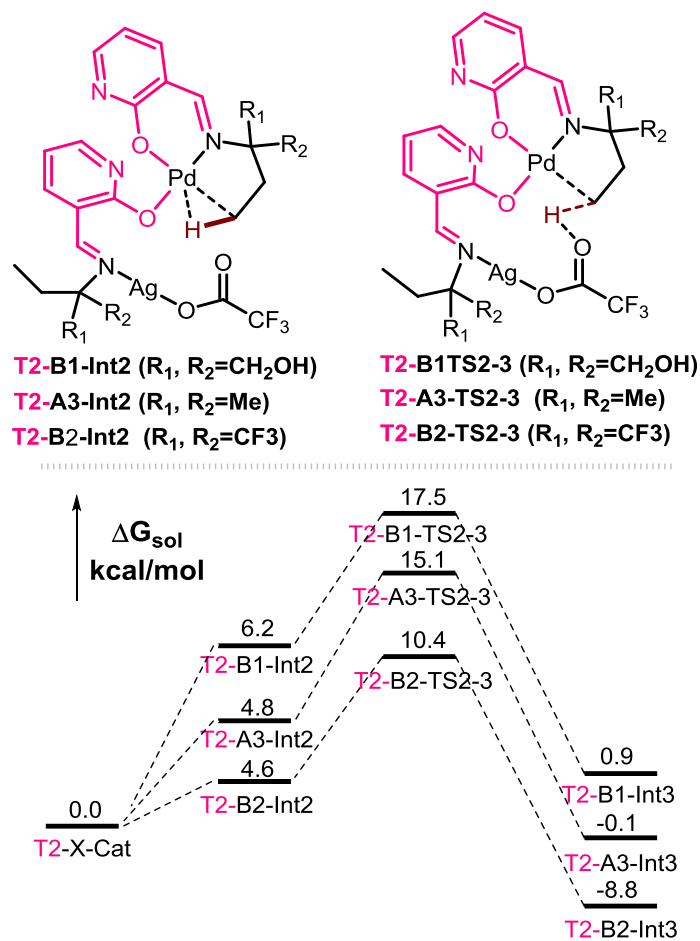

Table S1. ΔE_{gas} , ΔG_{gas} , ΔE_{sol} calculated for all species in the reaction

Figure S14. The calculated Gibbs free energy profiles for the mechanism of **TDG2** co-catalyzed C-H bond activation processes for amines with two CH_2OH or two CH_3 or two CF_3 groups at the α -position. (Gibbs free energies in solvent are given in kcal/mol)