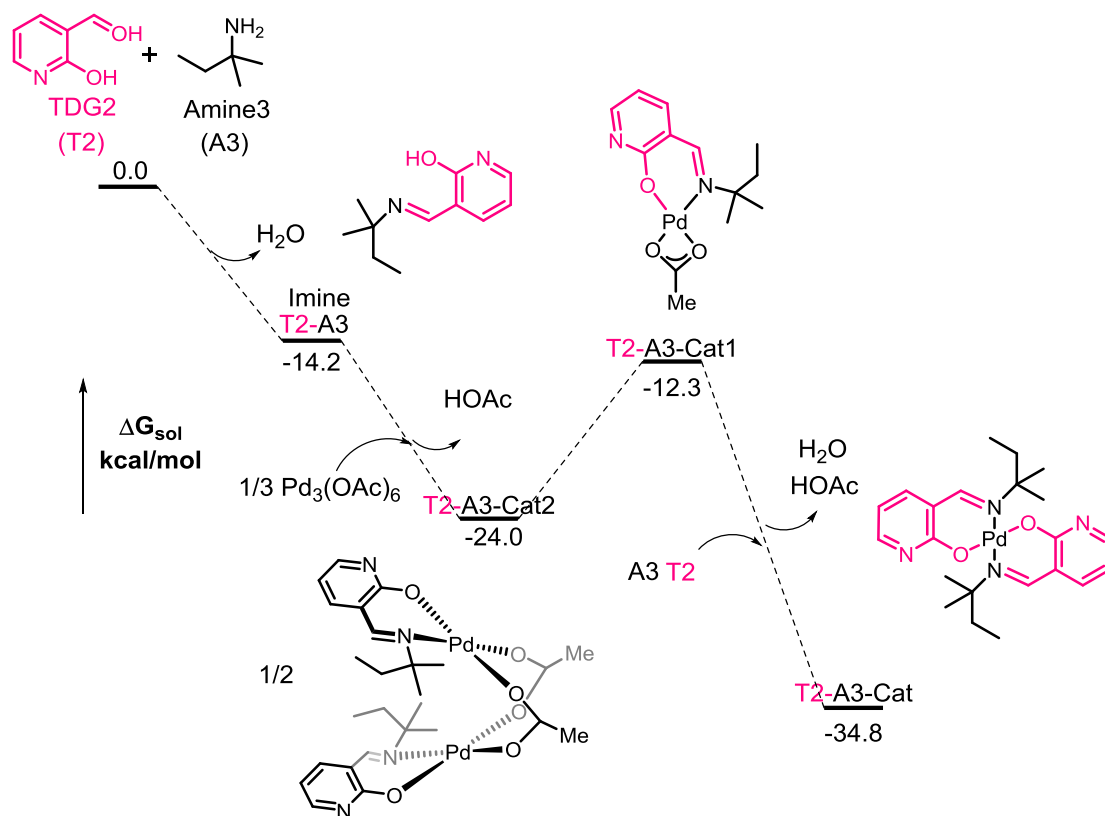

Figure S6. The calculated Gibbs free energy profiles for the condensation reaction between Amine and TDG and the formation of catalyst **T2-A3-Cat2**, **T2-A3-Cat1** and **T2-A3-Cat**. (Gibbs free energies in solvent are given in kcal/mol)