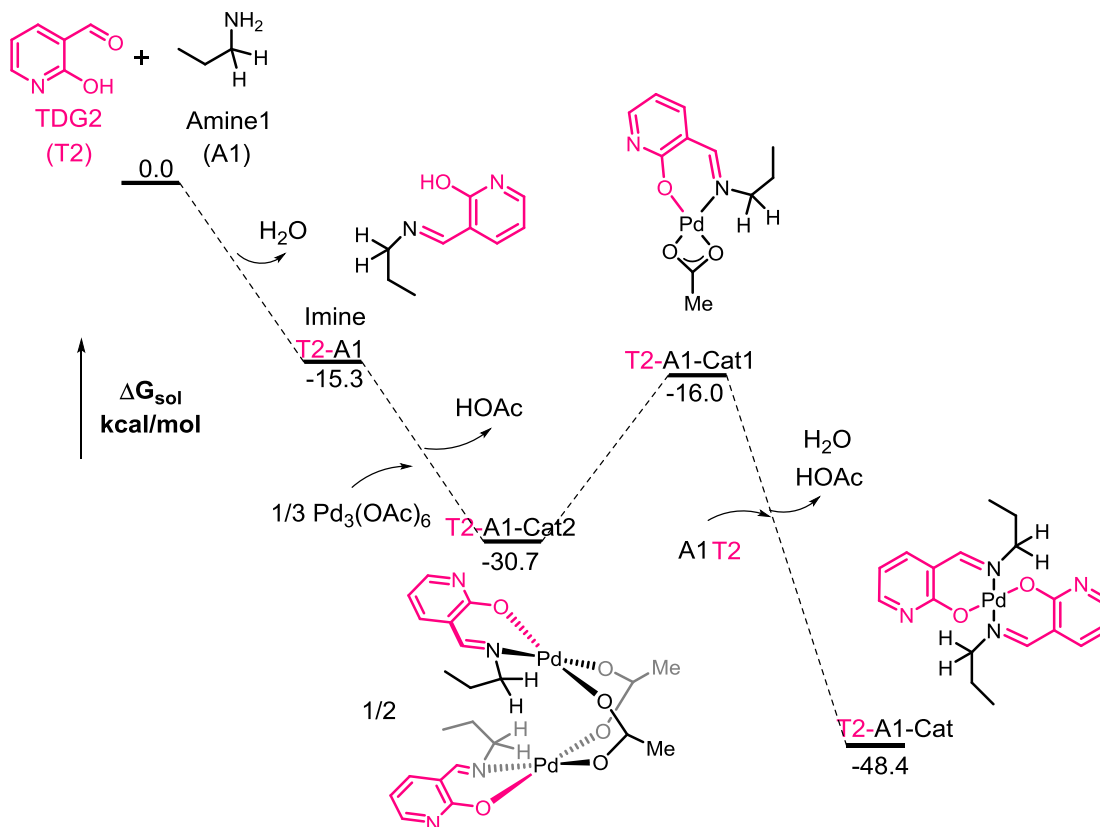

Figure S1. The calculated Gibbs free energy profiles for the condensation reaction between Amine and TDG and the formation of catalyst **T2-A1-Cat2**, **T2-A1-Cat1** and **T2-A1-Cat**. (Gibbs free energies in solvent are given in kcal/mol)