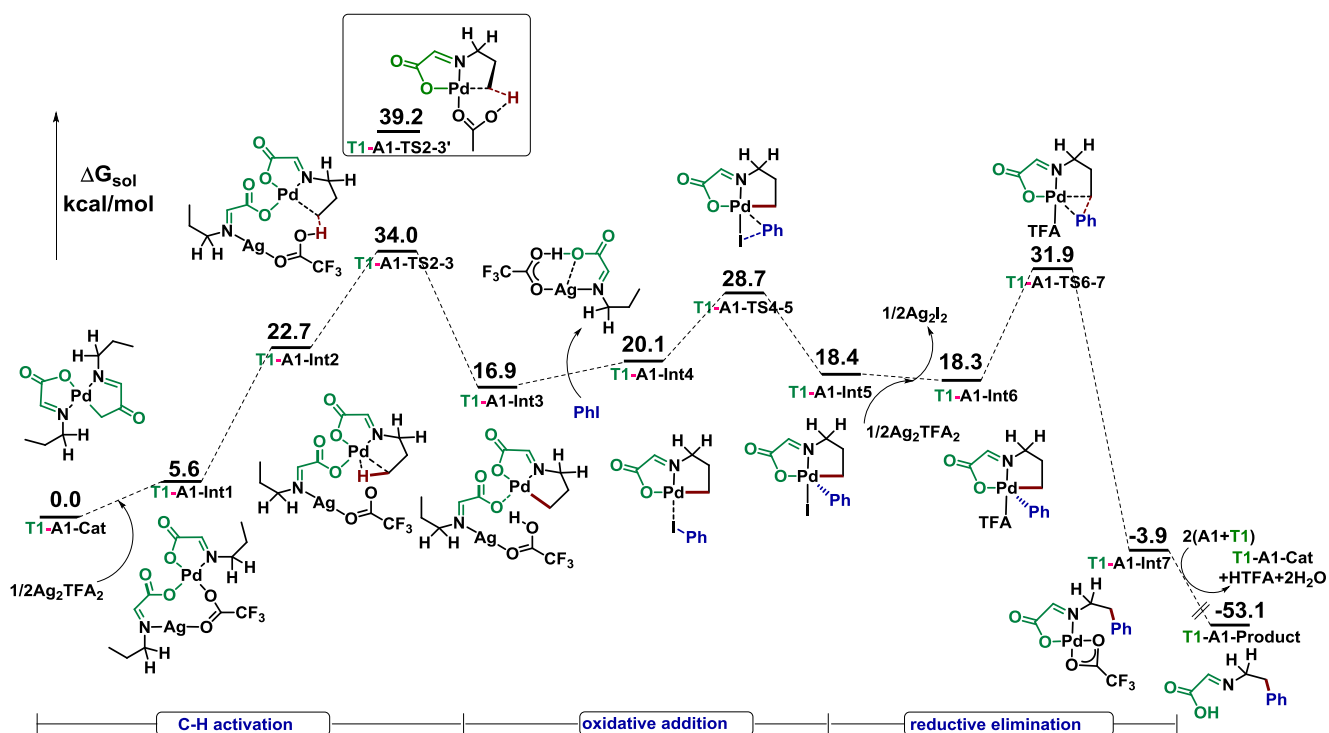

Figure S9. The calculated Gibbs free energy profiles for the mechanism of arylation reaction catalyzed by **T1-A1-Cat**. (Gibbs free energies in solvent are given in kcal/mol)