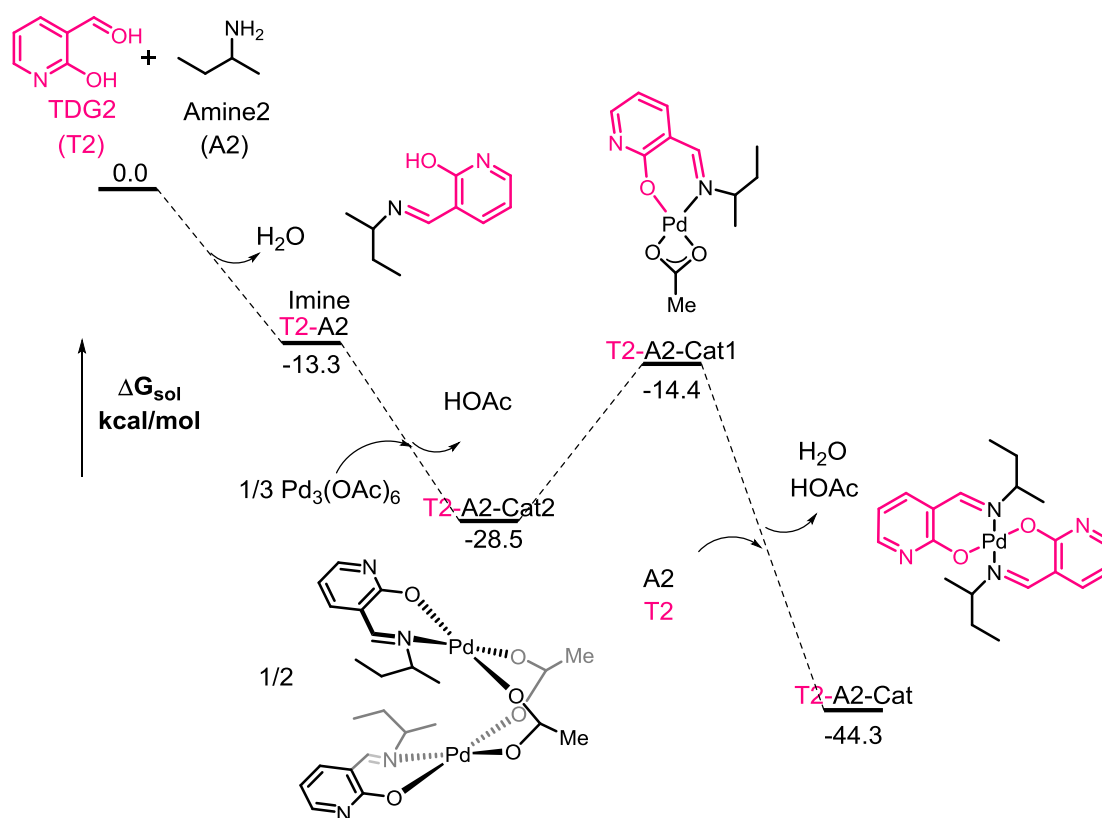

Figure S4. The calculated Gibbs free energy profiles for the condensation reaction between Amine and TDG and the formation of catalyst **T2-A2-Cat2**, **T2-A2-Cat1** and **T2-A2-Cat**. (Gibbs free energies in solvent are given in kcal/mol)