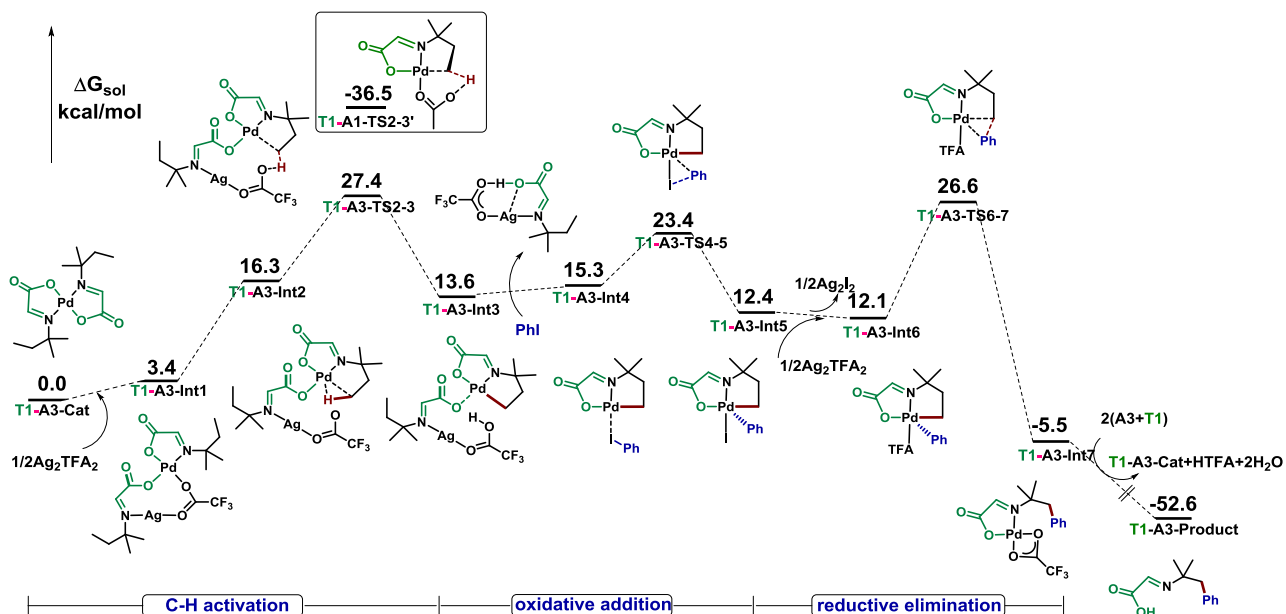

Figure S13. The calculated Gibbs free energy profiles for the mechanism of arylation reaction catalyzed by **T1-A3-Cat**. (Gibbs free energies in solvent are given in kcal/mol)