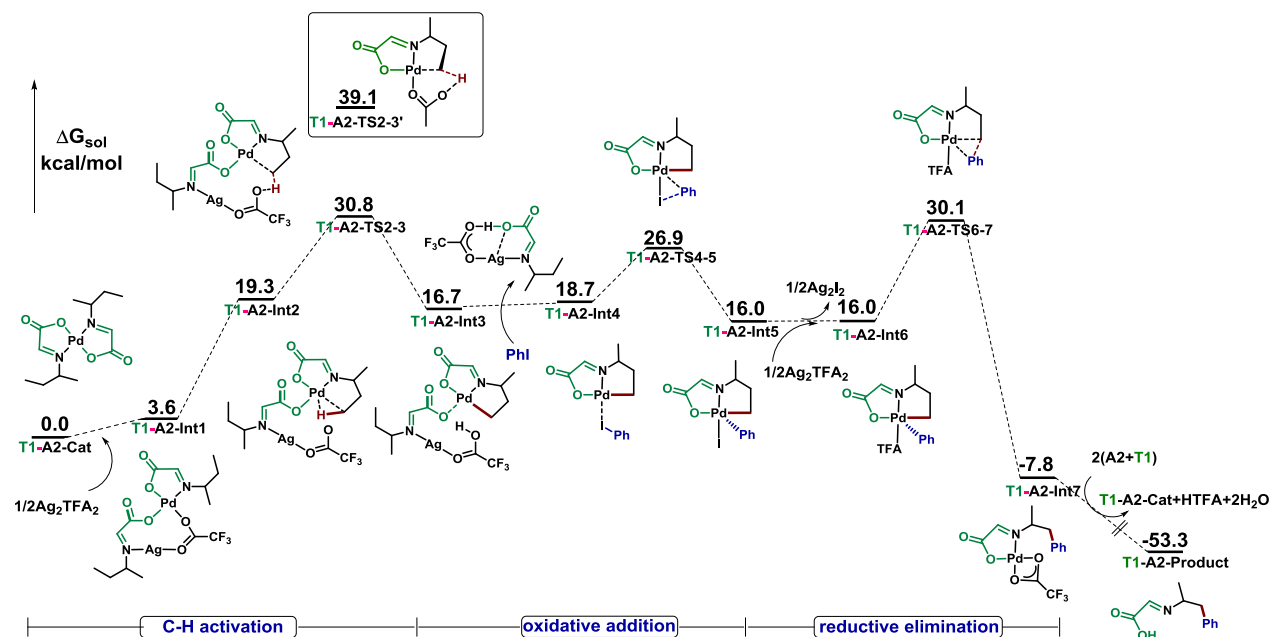

Figure S11. The calculated Gibbs free energy profiles for the mechanism of arylation reaction catalyzed by **T1-A2-Cat**. (Gibbs free energies in solvent are given in kcal/mol)