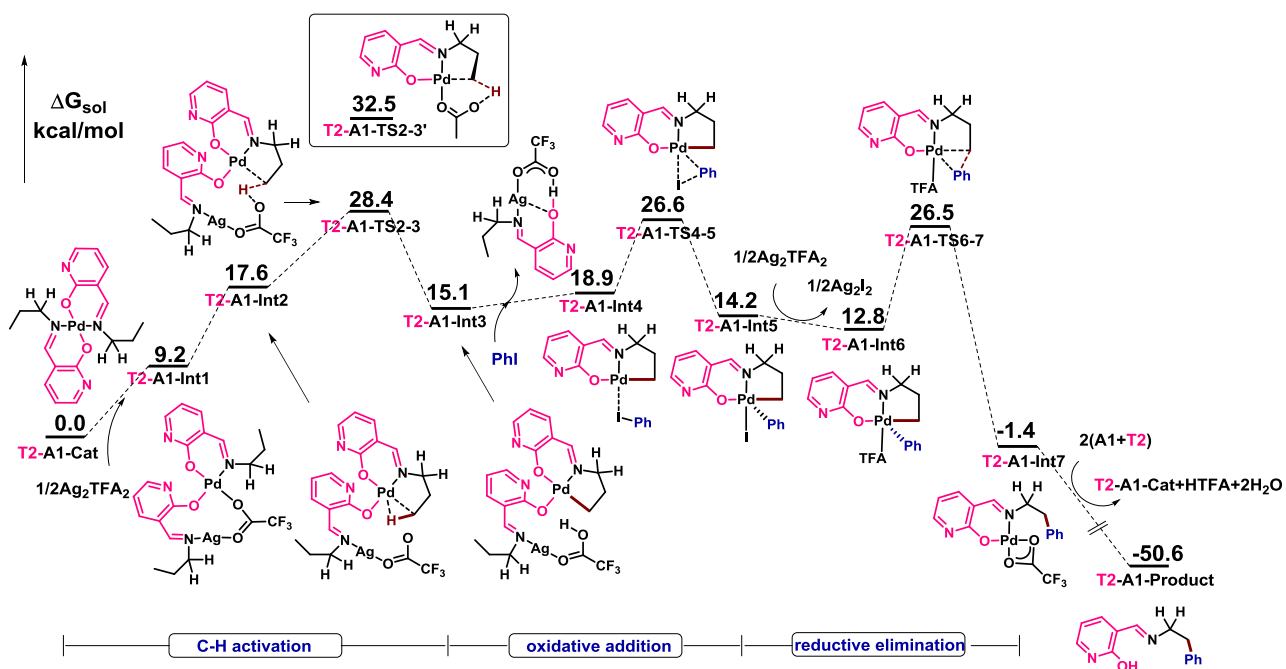

Figure S2. The calculated Gibbs free energy profiles for the mechanism of arylation reaction catalyzed by **T2-A1-Cat**. (Gibbs free energies in solvent are given in kcal/mol)