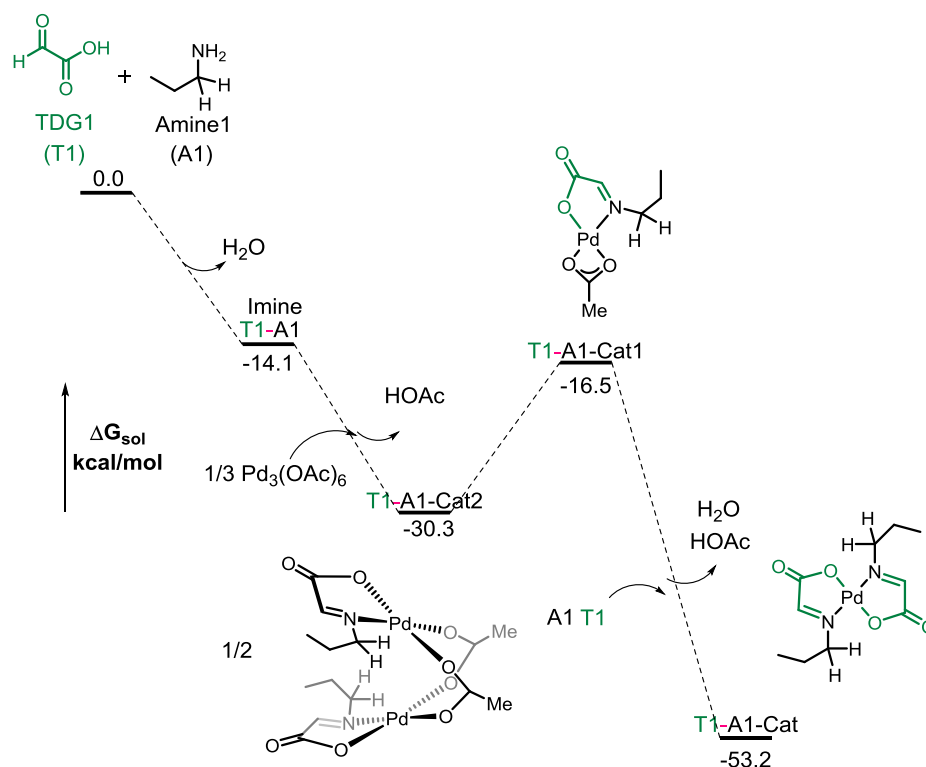

Figure S8. The calculated Gibbs free energy profiles for the condensation reaction between Amine and TDG and the formation of catalyst **T1-A1-Cat2**, **T1-A1-Cat1** and **T1-A1-Cat**. (Gibbs free energies in solvent are given in kcal/mol)