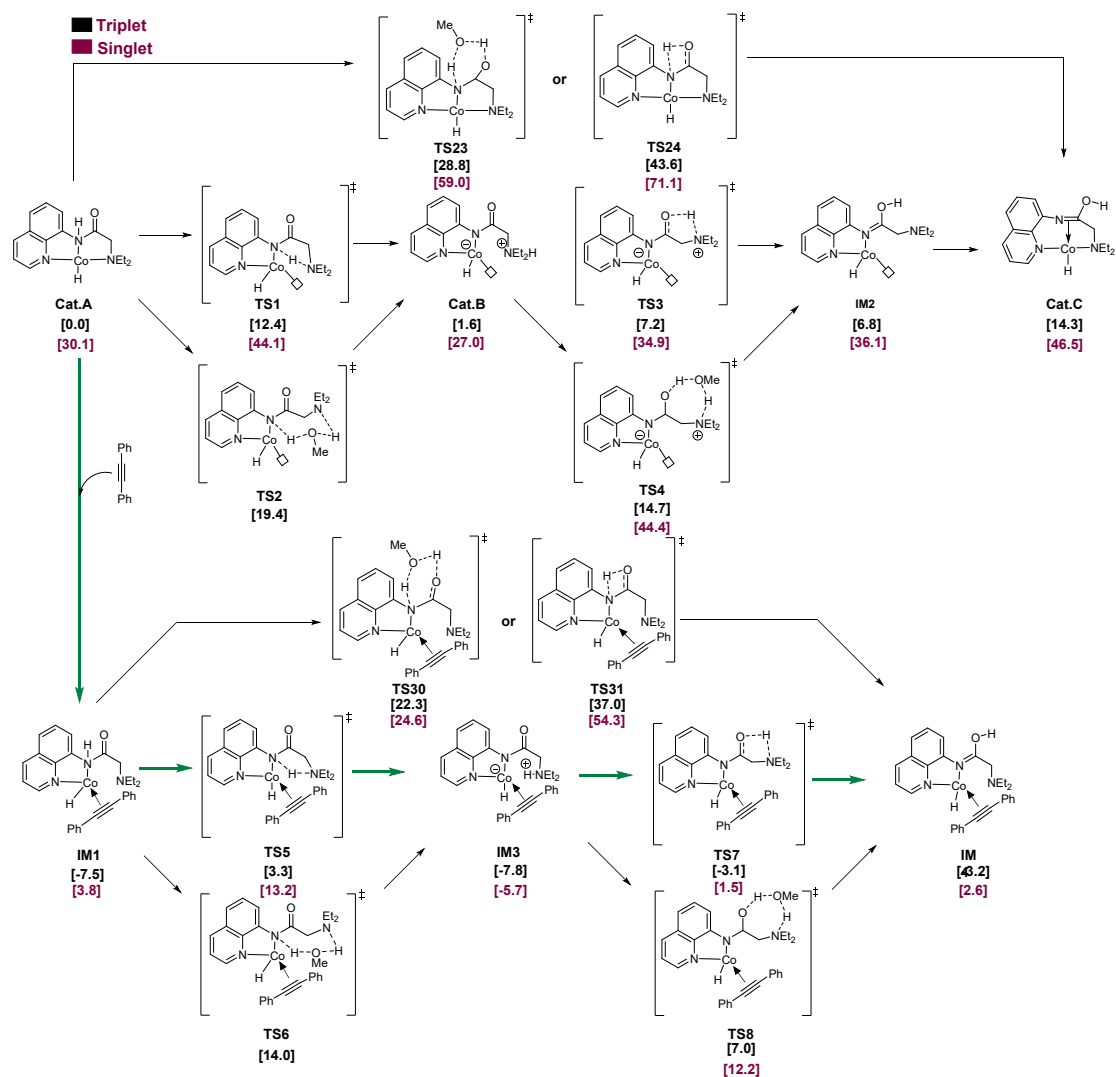

2. The active site interconversion at different spin states.

Figure S1. The reaction pathways of the active site interconversion under different spin multiplicities. Free energy results are reported in kcal/mol.