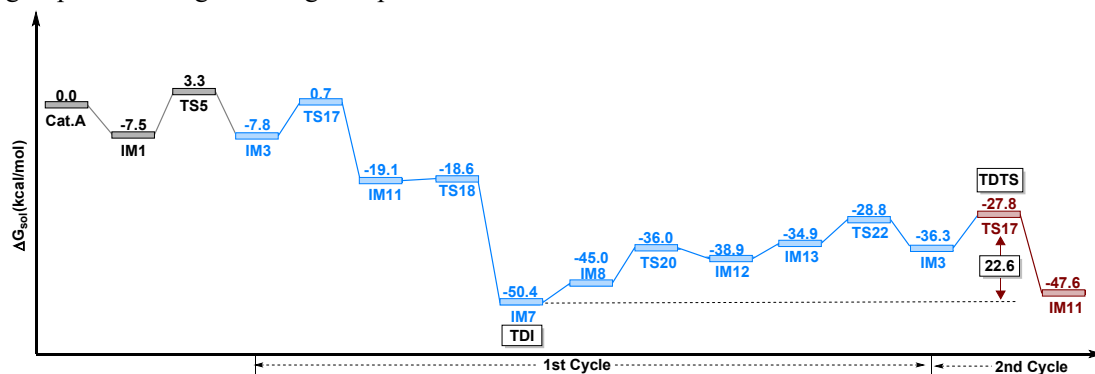

8. The kinetics of Co(II) \rightarrow Co(I).

Figure S9. The free energy diagram of the reduction of Co(II) center to Co(I) center.

For the reduction of Co(II) center, the Co(II) hydride complex (**Pre_3**) is usually formed with the aid of BH_3NH_3 . Subsequently, two Co(II)-H complexes will form a dimer (**Pre_4**) and release a molecular of H_2 . During this process, Co(II) center is reduced to Co(I) via a concerted transition state (**Pre_TS2**). The transition state at singlet (both closed shell and open shell) and triplet spin states cannot be located by DFT calculation. However, the transition state at septet and quintet spin states were successfully obtained by DFT calculation. The calculated results suggest the transition state at quintet possesses a lower relative activation free energy barrier (6.4 kcal/mol) compared with septet spin state (20.8 kcal/mol). The localized orbital bonding analysis (LOBA) proposed by Head-Gordon et al is performed and further confirmed the oxidation state of Co in **Pre_5^q** is +1 after the formation of H_2 .

9. The TDI and TDTS of two reaction pathways considering the energetic span model.

Figure S10. The free energy diagram of the transfer hydrogenation alkyne assisted by the amide group considering the energetic span model.

Figure S11. The free energy diagram of the transfer hydrogenation alkyne assisted by the NEt_2 group considering the energetic span model.

10. The origin of the non-proton-shuttle path preference over proton-shuttle path