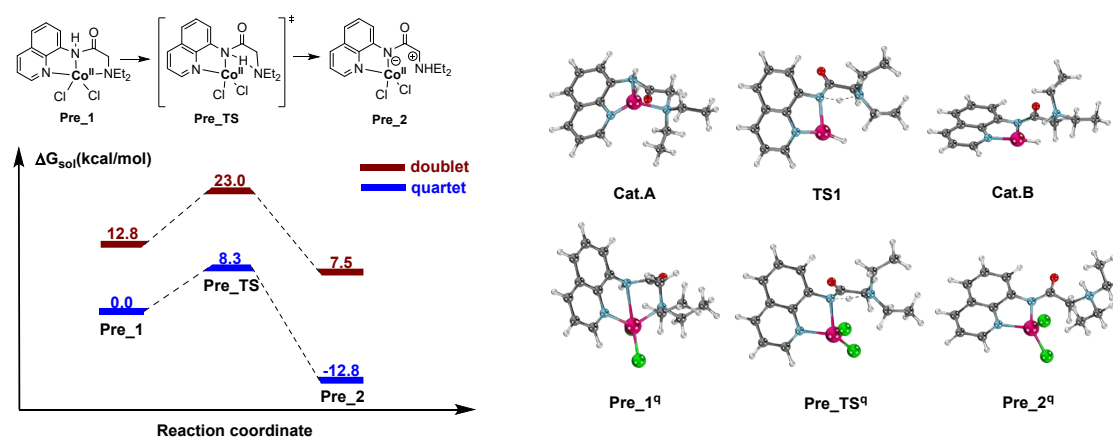

11. The NEt_2 arm dissociation of the Co(II) catalyst precursor

Figure S13. The NEt_2 arm dissociation of the Co(II) catalyst precursor.

We calculated the activation free energy of the NEt_2 arm dissociation for Co(II) catalyst precursor. The activation free energy barrier is 8.3 kcal/mol for quartet and 23.0 kcal/mol at doublet spin state, which is even lower compared with Co(I) species. The generation of **Pre_2** is found to be an exothermic reaction, which is consistent with the experimental observation. During the dissociation of NEt_2 arm, the amide group and quinoline group form a larger stable conjugation system, providing a strong driving force for the dissociation of NEt_2 arm, which is more likely the origin of the NEt_2 arm hemilability.