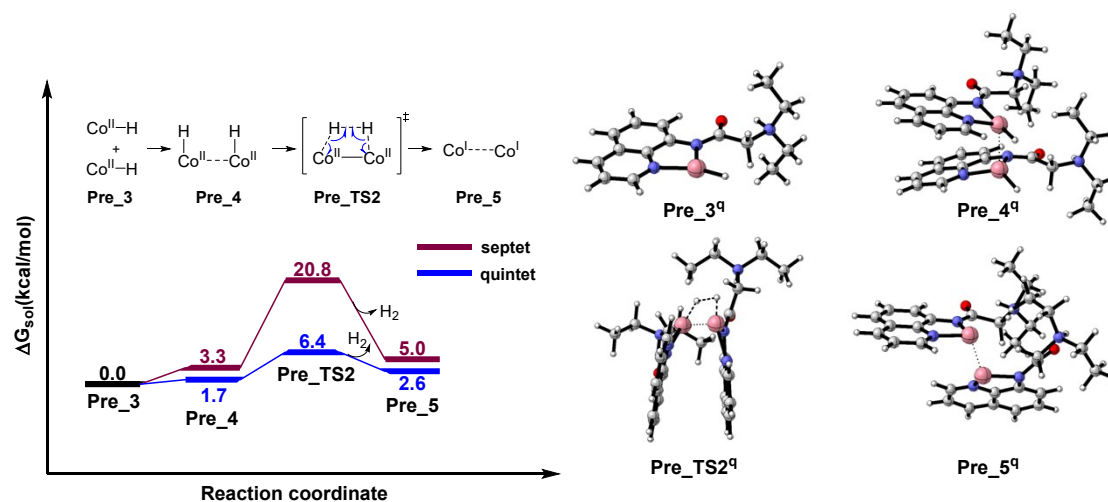

8. The kinetics of Co(II) \rightarrow Co(I).

Figure S9. The free energy diagram of the reduction of Co(II) center to Co(I) center.

For the reduction of Co(II) center, the Co(II) hydride complex (**Pre_3**) is usually formed with the aid of BH_3NH_3 . Subsequently, two Co(II)-H complexes will form a dimer (**Pre_4**) and release a molecular of H_2 . During this process, Co(II) center is reduced to Co(I) via a concerted transition state (**Pre_TS2**). The transition state at singlet (both closed shell and open shell) and triplet spin states cannot be located by DFT calculation. However, the transition state at septet and quintet spin states were successfully obtained by DFT calculation. The calculated results suggest the transition state at quintet possesses a lower relative activation free energy barrier (6.4 kcal/mol) compared with septet spin state (20.8 kcal/mol). The localized orbital bonding analysis (LOBA) proposed by Head-Gordon et al is performed and further confirmed the oxidation state of Co in **Pre_5^q** is +1 after the formation of H_2 .

9. The TDI and TDTS of two reaction pathways considering the energetic span model.

Figure S10. The free energy diagram of the transfer hydrogenation alkyne assisted by the amide group considering the energetic span model.