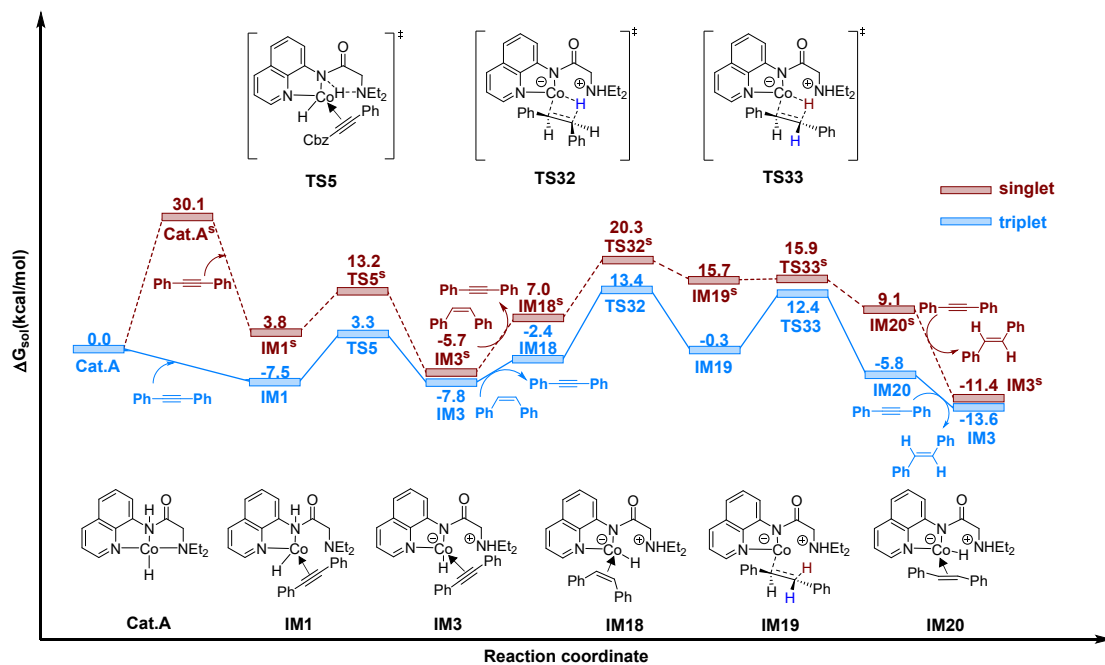

$B_{\text{Co-O}} = 2.07$ $M_{\text{Co-O}} = 0.30$
 $B_{\text{B-H}} = 1.33$ $M_{\text{B-H}} = 0.53$

Figure S6. Structural analysis of IM10 and IM13.

7. The origin of the chemo-selectivity.

Figure S7. The free energy diagram of the competition between the insertion of alkyne and the isomerization from (Z)-stilbene to (E)-stilbene.

Figure S8. The free energy diagram of the isomerization from (Z)-stilbene to (E)-stilbene at singlet and triplet spin states.

Figure S9. The differences in steric repulsion of the key optimized structures and transition states.