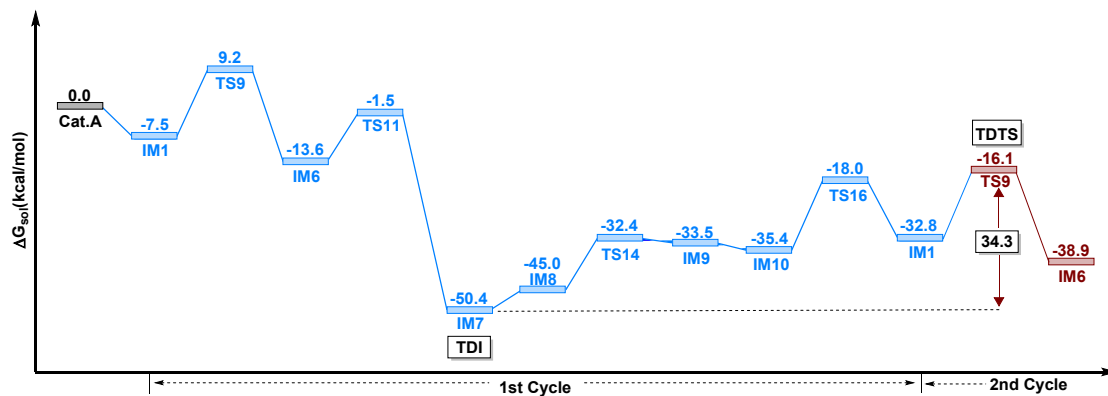

8. The kinetics of Co(II) \rightarrow Co(I).

Figure S9. The free energy diagram of the reduction of Co(II) center to Co(I) center.

For the reduction of Co(II) center, the Co(II) hydride complex (**Pre_3**) is usually formed with the aid of BH_3NH_3 . Subsequently, two Co(II)-H complexes will form a dimer (**Pre_4**) and release a molecular of H_2 . During this process, Co(II) center is reduced to Co(I) via a concerted transition state (**Pre_TS2**). The transition state at singlet (both closed shell and open shell) and triplet spin states cannot be located by DFT calculation. However, the transition state at septet and quintet spin states were successfully obtained by DFT calculation. The calculated results suggest the transition state at quintet possesses a lower relative activation free energy barrier (6.4 kcal/mol) compared with septet spin state (20.8 kcal/mol). The localized orbital bonding analysis (LOBA) proposed by Head-Gordon et al is performed and further confirmed the oxidation state of Co in **Pre_5^q** is +1 after the formation of H_2 .

9. The TDI and TDTS of two reaction pathways considering the energetic span model.

Figure S10. The free energy diagram of the transfer hydrogenation alkyne assisted by the amide group considering the energetic span model.

Figure S11. The free energy diagram of the transfer hydrogenation alkyne assisted by the NEt_2 group considering the energetic span model.

10. The origin of the non-proton-shuttle path preference over proton-shuttle path