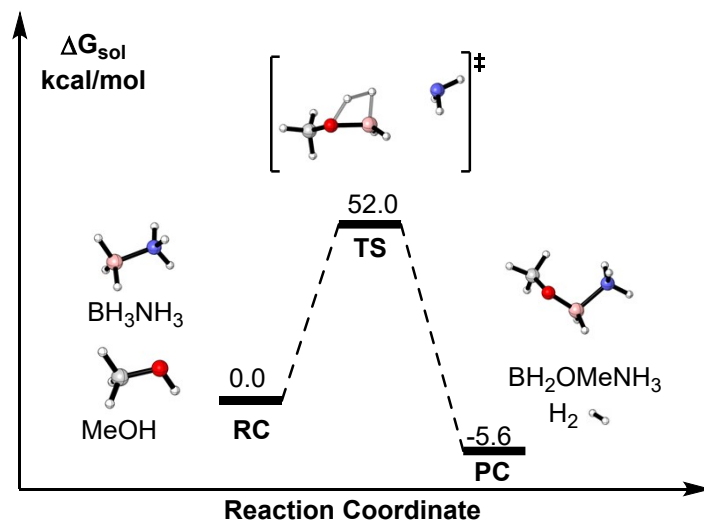

11. The NEt_2 arm dissociation of the Co(II) catalyst precursor

Figure S13. The NEt_2 arm dissociation of the Co(II) catalyst precursor.

We calculated the activation free energy of the NEt_2 arm dissociation for Co(II) catalyst precursor. The activation free energy barrier is 8.3 kcal/mol for quartet and 23.0 kcal/mol at doublet spin state, which is even lower compared with Co(I) species. The generation of **Pre_2** is found to be an exothermic reaction, which is consistent with the experimental observation. During the dissociation of NEt_2 arm, the amide group and quinoline group form a larger stable conjugation system, providing a strong driving force for the dissociation of NEt_2 arm, which is more likely the origin of the NEt_2 arm hemilability.

12. The generation of H₂ from MeOH and BH₃NH₃

Figure S14. The free energy diagram of the H₂ generation from MeOH and BH₃NH₃.

We have calculated the formation of H₂ from MeOH and BH₃NH₃. The calculated results indicate the activation free energy barrier is 52.0 kcal/mol. Therefore, the activation of H₂ is less likely to happen considering the reaction takes place under room temperature. According to the relevant paper by Jiao and Beweries et al. (*J. Am. Chem. Soc.*, **2016**, 138, 27, 8588–8594; *Inorg. Chem. Front.*, **2022**, 9, 761–770), the formation of B(OMe)₃ is detected as a stable by-product. Therefore, the direct cleavage of the B-N bond of BH₃NH₃ is feasible experimentally.