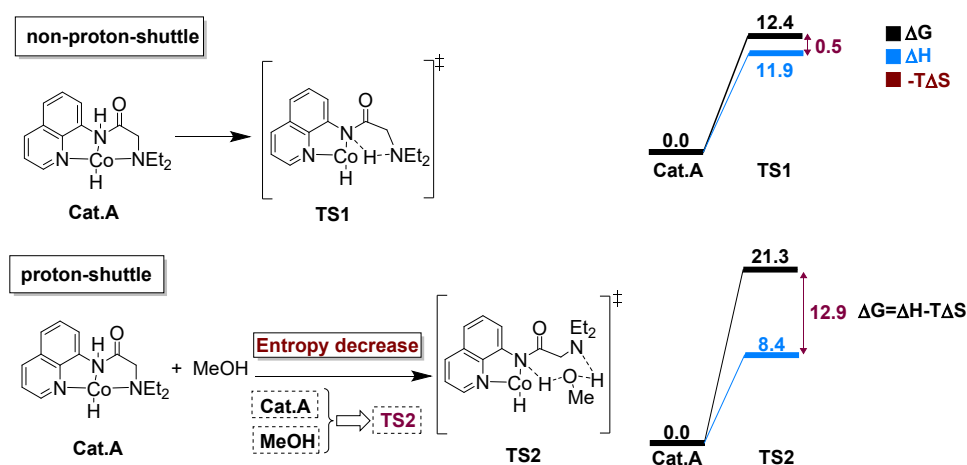

9. The TDI and TDTS of two reaction pathways considering the energetic span model.

Figure S10. The free energy diagram of the transfer hydrogenation alkyne assisted by the amide group considering the energetic span model.

Figure S11. The free energy diagram of the transfer hydrogenation alkyne assisted by the NEt_2 group considering the energetic span model.

10. The origin of the non-proton-shuttle path preference over proton-shuttle path

Figure S12. The difference in the entropy of non-proton-shuttle path and proton-shuttle path.

The proton-shuttle mechanism exhibits a higher energy barrier in the free energy due to the introduction of an additional MeOH molecule, in which the entropy decreases significantly compared to the non-proton shuttle mechanism. For instance, the ΔH of non-proton shuttle (TS2: 8.4 kcal/mol) is lower compared with TS1 (11.9 kcal/mol). However, the free energy of **TS2** (21.3 kcal/mol) is much higher than **TS1** (12.4 kcal/mol) after adding the entropy term, $-T\Delta S$, (TS1: 0.5 kcal/mol; TS2: 12.9 kcal/mol).