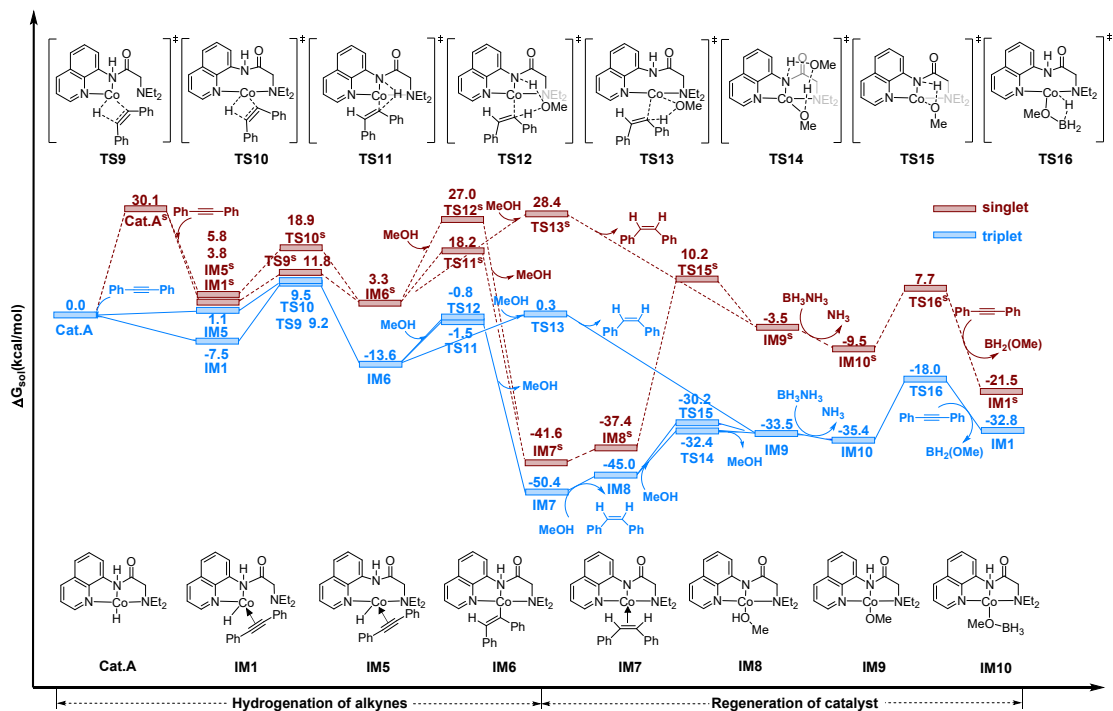

Table of Contents

1. The comparison of free energy barriers using different functionals.....	S2
2. The active site interconversion at different spin states.	S3
3. The reaction pathway assisted by the N-H moiety at single and triplet state.	S4
4. The pathway assisted by the NEt ₂ moiety at single and triplet state.	S5
5. The pathway assisted by the hydroxyl group at single and triplet state.	S6
6. Structural analysis of key intermediates.	S7
7. The origin of the chemo-selectivity.	S8
8. The kinetics of Co(II) → Co(I).....	S10
9. The TDI and TDTS of two reaction pathways considering the energetic span model.	S11
10. The origin of the non-proton-shuttle path preference over proton-shuttle path	S12
11. The NEt ₂ arm dissociation of the Co(II) catalyst precursor	S13
12. The generation of H ₂ from MeOH and BH ₃ NH ₃	S14
13. The DFT calculated energies of all optimized structures.	S15
14. The Cartesian coordinates (xyz) for all optimized structures.....	S19

2. The active site interconversion at different spin states.

Figure S1. The reaction pathways of the active site interconversion under different spin multiplicities. Free energy results are reported in kcal/mol.

3. The reaction pathway assisted by the N-H moiety at single and triplet state.

Figure S2. The reaction pathway assisted by the N-H moiety in the single/triplet state. Free energy results are reported in kcal/mol.

4. The pathway assisted by the NEt₂ moiety at single and triplet state.

Figure S3. The pathway assisted by the NEt₂ moiety in the single/triplet state. Free energy results are reported in kcal/mol.

5. The pathway assisted by the hydroxyl group at single and triplet state.