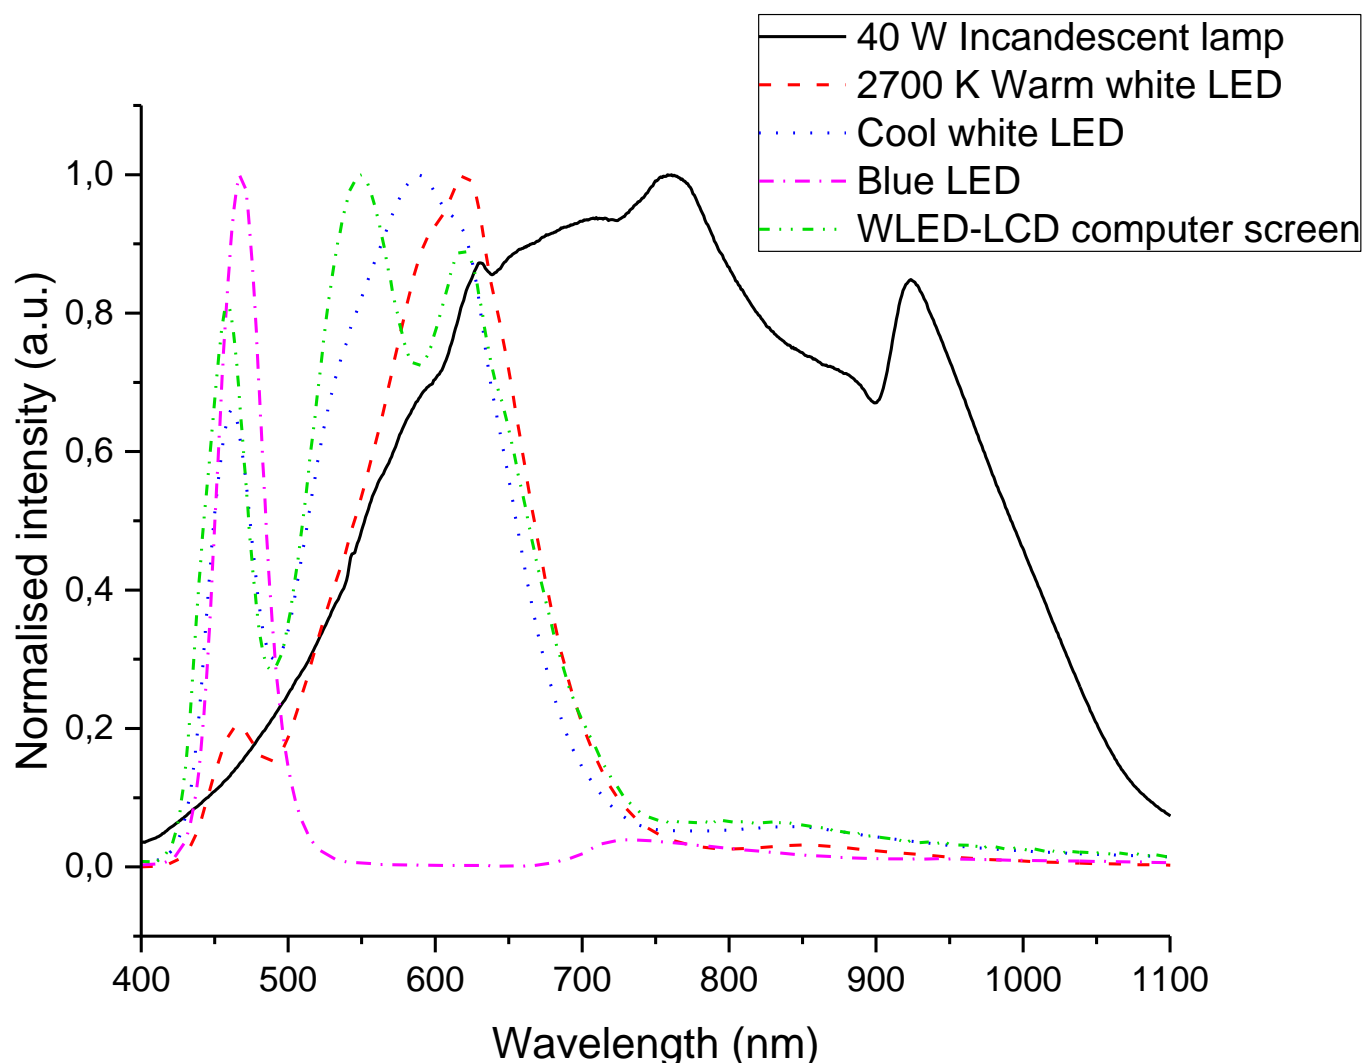

* $\text{Ca}_2\text{Al}_2\text{SiO}_7$, PDF 04-006-1869.¹²

** KAlSi_3O_8 , PDF 00-012-0703.¹³

9. Properties of different light sources used during tenebrescence fading experiments.

Figure S8: Normalized emission spectra of the five light sources used to measure the functionality of yellow photochromic sodalite as a blue light detector.

Table S4: Irradiances in the range 400-1050 nm for the five light sources tested, along with the proportion of blue light in the spectrum. Irradiance values were used to correct fading times for the relative doses of visible light. The blue light component is considered to be the percentage of light of wavelengths 400-480 nm compared to the entire spectrum (400-1050 nm).