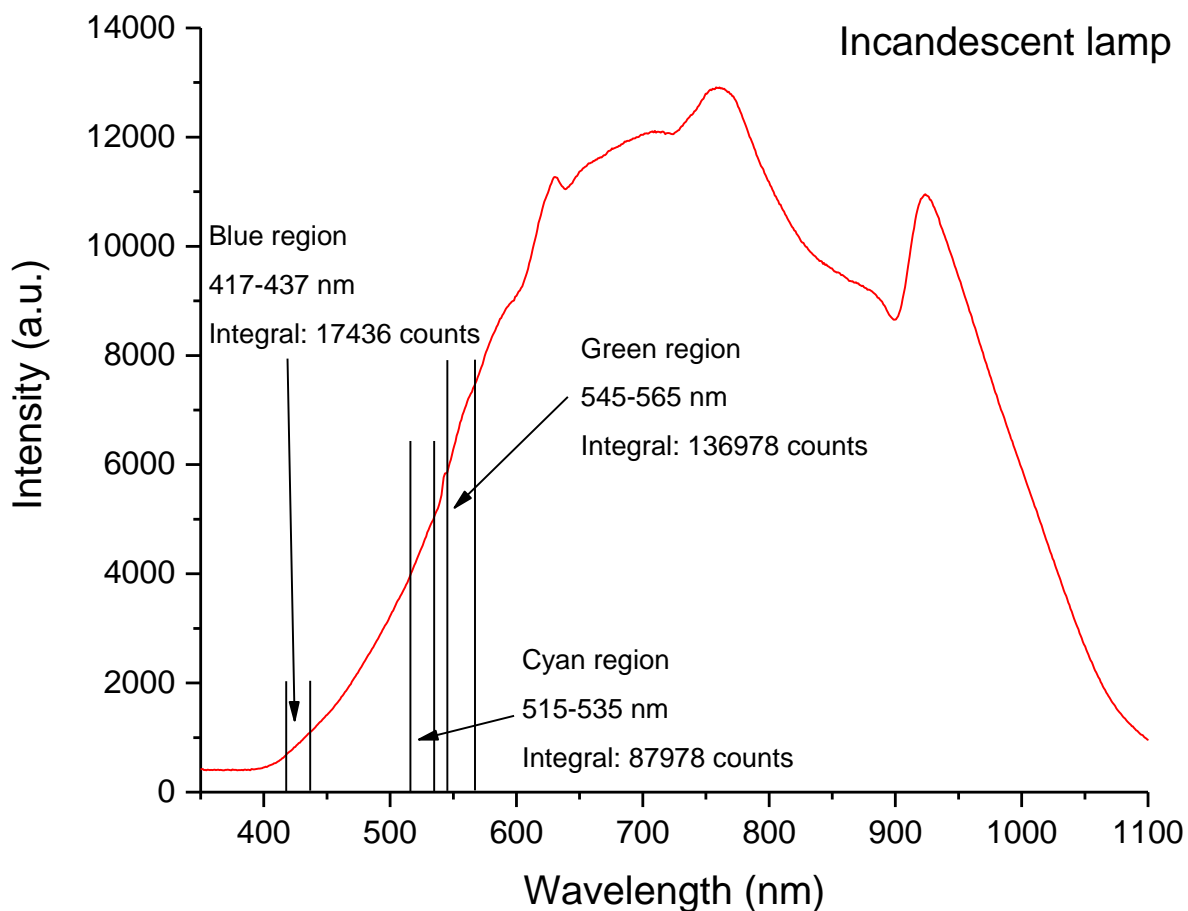

7. Emission curve of incandescent lamp for correction of fade curves

Figure S6: Emission spectrum of an incandescent lamp under which the fading of tenebrescence for $x = 0.00$ and $x = 0.18$ sodalites was measured. The intensities in the indicated regions were used to correct the fading curves with the relative irradiances of light of those wavelengths the sample was exposed to.