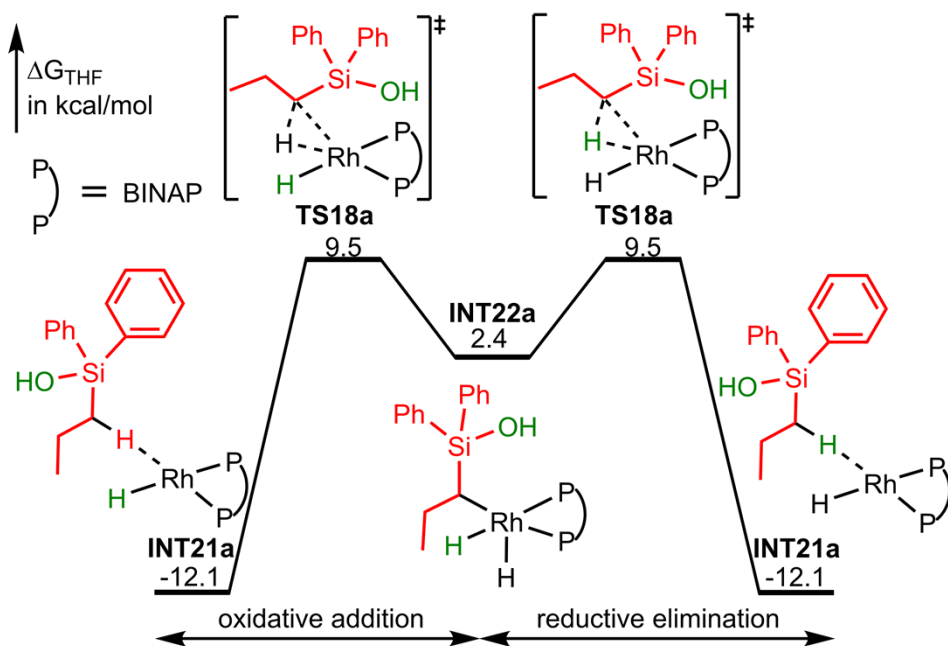

Fig. S1 Various possible transition states starting from intermediate INT2a.

Fig. S2 Various possible transition states starting from intermediate **INT7a**.

Fig. S3 The energies of alkyne insertion transition states **TS2b** (one PPh_3 -coordinated) and **TS6b** (two PPh_3 -coordinated).

Fig. S4 The energies of various possible Si-Cl bond reductive elimination transition states **TS4b/TS7b/TS8b** and alkyne insertion transition state **TS2b**.

Fig. S5 Free energy profile for the generation of [Rh]-H species **CAT1** via C-Si activation, Si-Cl bond reductive elimination and β -hydride elimination in THF solvent.

Fig. S6 The C(sp³)-H bond oxidative addition and reductive elimination pathways at α site of silanol product **6**.

Fig. S7. Optimized structures of key intermediates and transition states of the newly proposed Rh/BINAP-catalyzed C(sp)-H/O-H silylation pathway.

2. SMD(toluene or tetrahydrofuran)/M06/6-311++G(d,p)//B3LYP-D3(BJ)/6-31G(d) (SDD basis set for Rh atom) calculated absolute energies of all structures.

Table S1. SMD(toluene or tetrahydrofuran)/M06/6-311++G(d,p)//B3LYP-D3(BJ)/6-31G(d) (SDD basis set for Rh atom) calculated absolute energies of all structures. Values are given in Hartree.