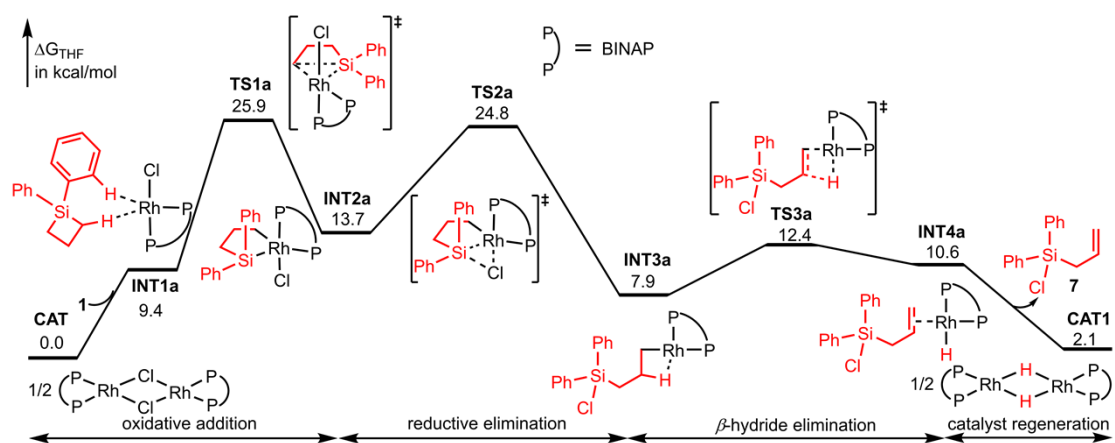

Table of Content

- P_{S2}. Various possible transition states starting from intermediate **INT2a**.
- P_{S3}. Various possible transition states starting from intermediate **INT7a**.
- P_{S4}. The energies of alkyne insertion transition states **TS2b** (one PPh₃-coordinated) and **TS6b** (two PPh₃-coordinated).
- P_{S5}. The energies of various possible Si–Cl bond reductive elimination transition states **TS4b/TS7b/TS8b** and alkyne insertion transition state **TS2b**.
- P_{S6}. Free energy profile for the generation of [Rh]–H species **CAT1** via C–Si bond activation, Si–Cl bond reductive elimination and β -hydride elimination in THF solvent.
- P_{S7}. The C–H bond oxidative addition and reductive elimination pathways at α site of silanol product **6**.
- P_{S8}. Optimized structures of key intermediates and transition states of the newly proposed Rh/BINAP- catalyzed C(sp)–H/O–H silylation pathway.
- P_{S9}. B3LYP-D3(BJ) and M06 calculated absolute energies of all structures.
- P_{S12}. Cartesian coordinates for DFT-optimized structures for all the optimized compounds and transition state.

Fig. S1 Various possible transition states starting from intermediate INT2a.

Fig. S2 Various possible transition states starting from intermediate **INT7a**.

Fig. S3 The energies of alkyne insertion transition states **TS2b** (one PPh_3 -coordinated) and **TS6b** (two PPh_3 -coordinated).

Fig. S4 The energies of various possible Si-Cl bond reductive elimination transition states **TS4b/TS7b/TS8b** and alkyne insertion transition state **TS2b**.

Fig. S5 Free energy profile for the generation of [Rh]-H species **CAT1** via C-Si activation, Si-Cl bond reductive elimination and β -hydride elimination in THF solvent.

Fig. S6 The C(sp³)-H bond oxidative addition and reductive elimination pathways at α site of silanol product **6**.

Fig. S7. Optimized structures of key intermediates and transition states of the newly proposed Rh/BINAP-catalyzed C(sp)-H/O-H silylation pathway.