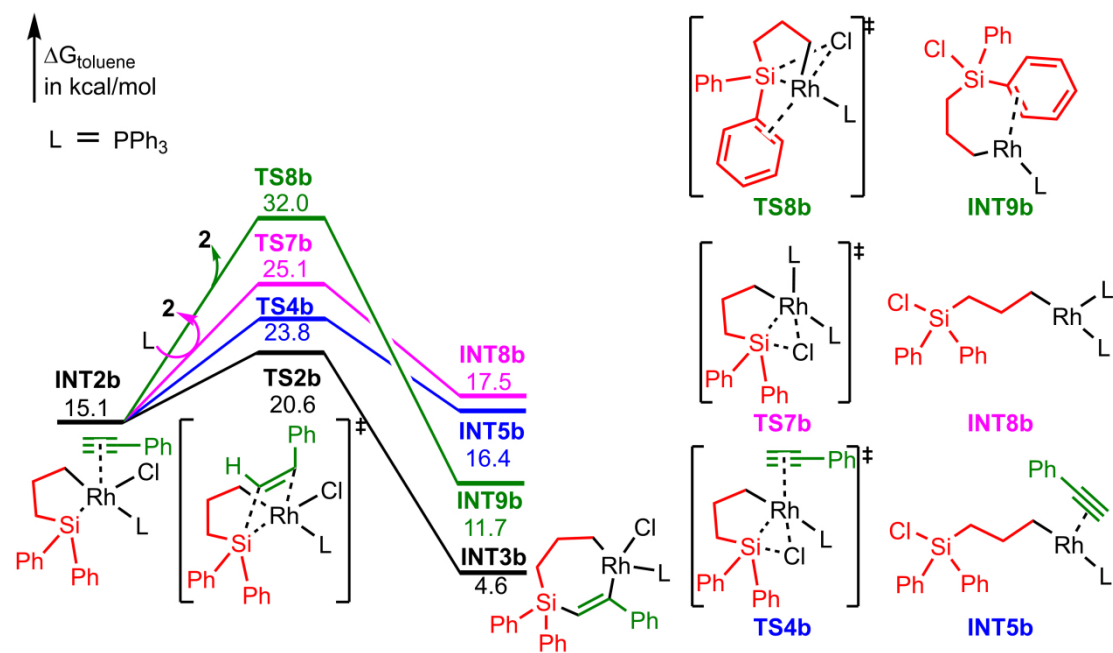

Table of Content

- P_{S2}. Various possible transition states starting from intermediate **INT2a**.
- P_{S3}. Various possible transition states starting from intermediate **INT7a**.
- P_{S4}. The energies of alkyne insertion transition states **TS2b** (one PPh₃-coordinated) and **TS6b** (two PPh₃-coordinated).
- P_{S5}. The energies of various possible Si–Cl bond reductive elimination transition states **TS4b/TS7b/TS8b** and alkyne insertion transition state **TS2b**.
- P_{S6}. Free energy profile for the generation of [Rh]–H species **CAT1** via C–Si bond activation, Si–Cl bond reductive elimination and β -hydride elimination in THF solvent.
- P_{S7}. The C–H bond oxidative addition and reductive elimination pathways at α site of silanol product **6**.
- P_{S8}. Optimized structures of key intermediates and transition states of the newly proposed Rh/BINAP- catalyzed C(sp)–H/O–H silylation pathway.
- P_{S9}. B3LYP-D3(BJ) and M06 calculated absolute energies of all structures.
- P_{S12}. Cartesian coordinates for DFT-optimized structures for all the optimized compounds and transition state.

Fig. S1 Various possible transition states starting from intermediate INT2a.

Fig. S2 Various possible transition states starting from intermediate **INT7a**.

Fig. S3 The energies of alkyne insertion transition states **TS2b** (one PPh_3 -coordinated) and **TS6b** (two PPh_3 -coordinated).

Fig. S4 The energies of various possible Si-Cl bond reductive elimination transition states **TS4b/TS7b/TS8b** and alkyne insertion transition state **TS2b**.

Fig. S5 Free energy profile for the generation of [Rh]-H species **CAT1** via C-Si activation, Si-Cl bond reductive elimination and β -hydride elimination in THF solvent.