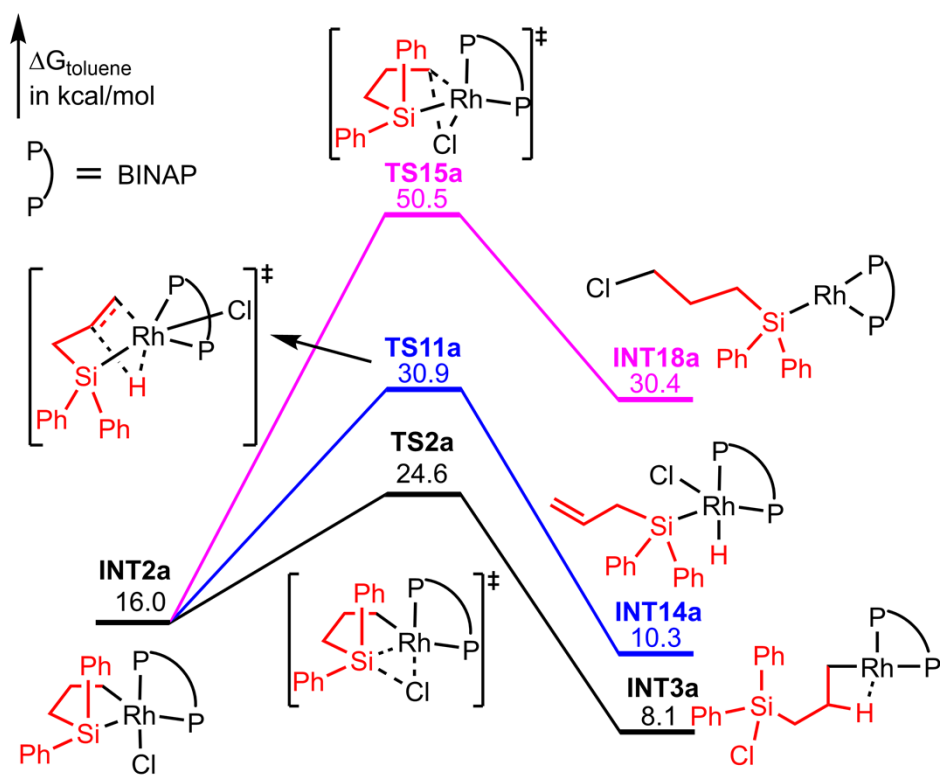

Table of Content

- P_{S2}. Various possible transition states starting from intermediate **INT2a**.
- P_{S3}. Various possible transition states starting from intermediate **INT7a**.
- P_{S4}. The energies of alkyne insertion transition states **TS2b** (one PPh₃-coordinated) and **TS6b** (two PPh₃-coordinated).
- P_{S5}. The energies of various possible Si–Cl bond reductive elimination transition states **TS4b/TS7b/TS8b** and alkyne insertion transition state **TS2b**.
- P_{S6}. Free energy profile for the generation of [Rh]–H species **CAT1** via C–Si bond activation, Si–Cl bond reductive elimination and β -hydride elimination in THF solvent.
- P_{S7}. The C–H bond oxidative addition and reductive elimination pathways at α site of silanol product **6**.
- P_{S8}. Optimized structures of key intermediates and transition states of the newly proposed Rh/BINAP- catalyzed C(sp)–H/O–H silylation pathway.
- P_{S9}. B3LYP-D3(BJ) and M06 calculated absolute energies of all structures.
- P_{S12}. Cartesian coordinates for DFT-optimized structures for all the optimized compounds and transition state.

Fig. S1 Various possible transition states starting from intermediate INT2a.

Fig. S2 Various possible transition states starting from intermediate **INT7a**.

Fig. S3 The energies of alkyne insertion transition states **TS2b** (one PPh_3 -coordinated) and **TS6b** (two PPh_3 -coordinated).