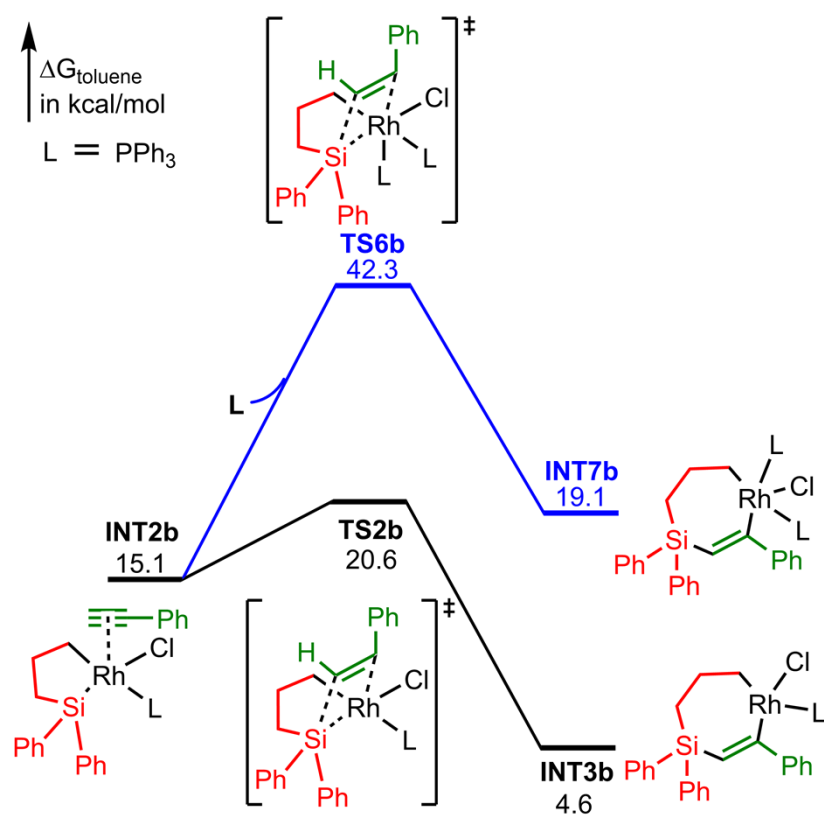

Table of Content

- P_{S2}. Various possible transition states starting from intermediate **INT2a**.
- P_{S3}. Various possible transition states starting from intermediate **INT7a**.
- P_{S4}. The energies of alkyne insertion transition states **TS2b** (one PPh₃-coordinated) and **TS6b** (two PPh₃-coordinated).
- P_{S5}. The energies of various possible Si–Cl bond reductive elimination transition states **TS4b/TS7b/TS8b** and alkyne insertion transition state **TS2b**.
- P_{S6}. Free energy profile for the generation of [Rh]–H species **CAT1** via C–Si bond activation, Si–Cl bond reductive elimination and β -hydride elimination in THF solvent.
- P_{S7}. The C–H bond oxidative addition and reductive elimination pathways at α site of silanol product **6**.
- P_{S8}. Optimized structures of key intermediates and transition states of the newly proposed Rh/BINAP- catalyzed C(sp)–H/O–H silylation pathway.
- P_{S9}. B3LYP-D3(BJ) and M06 calculated absolute energies of all structures.
- P_{S12}. Cartesian coordinates for DFT-optimized structures for all the optimized compounds and transition state.

Fig. S1 Various possible transition states starting from intermediate INT2a.

Fig. S2 Various possible transition states starting from intermediate **INT7a**.

Fig. S3 The energies of alkyne insertion transition states **TS2b** (one PPh_3 -coordinated) and **TS6b** (two PPh_3 -coordinated).

Fig. S4 The energies of various possible Si-Cl bond reductive elimination transition states **TS4b/TS7b/TS8b** and alkyne insertion transition state **TS2b**.

Fig. S5 Free energy profile for the generation of [Rh]-H species **CAT1** via C-Si activation, Si-Cl bond reductive elimination and β -hydride elimination in THF solvent.