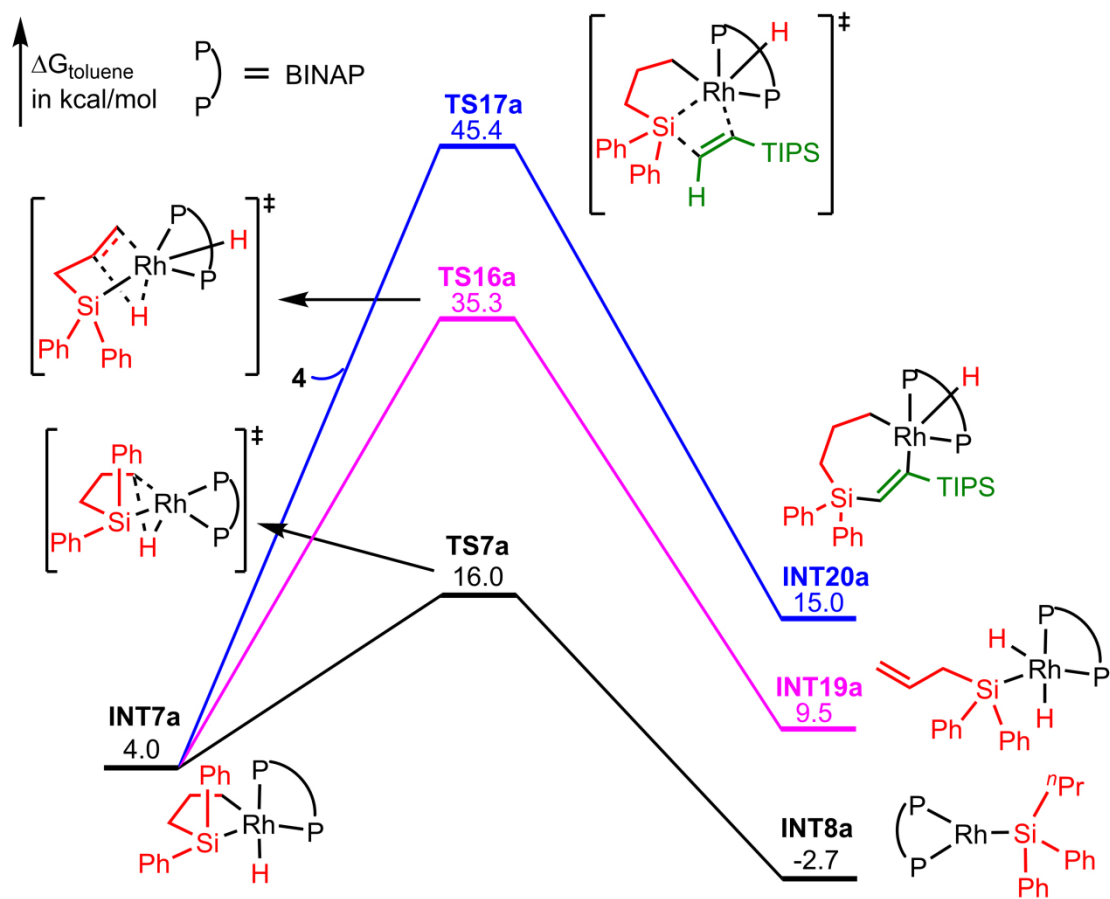

Table of Content

- P_{S2}. Various possible transition states starting from intermediate **INT2a**.
- P_{S3}. Various possible transition states starting from intermediate **INT7a**.
- P_{S4}. The energies of alkyne insertion transition states **TS2b** (one PPh₃-coordinated) and **TS6b** (two PPh₃-coordinated).
- P_{S5}. The energies of various possible Si–Cl bond reductive elimination transition states **TS4b/TS7b/TS8b** and alkyne insertion transition state **TS2b**.
- P_{S6}. Free energy profile for the generation of [Rh]–H species **CAT1** via C–Si bond activation, Si–Cl bond reductive elimination and β -hydride elimination in THF solvent.
- P_{S7}. The C–H bond oxidative addition and reductive elimination pathways at α site of silanol product **6**.
- P_{S8}. Optimized structures of key intermediates and transition states of the newly proposed Rh/BINAP- catalyzed C(sp)–H/O–H silylation pathway.
- P_{S9}. B3LYP-D3(BJ) and M06 calculated absolute energies of all structures.
- P_{S12}. Cartesian coordinates for DFT-optimized structures for all the optimized compounds and transition state.

Fig. S1 Various possible transition states starting from intermediate INT2a.

Fig. S2 Various possible transition states starting from intermediate **INT7a**.

Fig. S3 The energies of alkyne insertion transition states **TS2b** (one PPh_3 -coordinated) and **TS6b** (two PPh_3 -coordinated).

Fig. S4 The energies of various possible Si-Cl bond reductive elimination transition states **TS4b/TS7b/TS8b** and alkyne insertion transition state **TS2b**.

Fig. S5 Free energy profile for the generation of [Rh]-H species **CAT1** via C-Si activation, Si-Cl bond reductive elimination and β -hydride elimination in THF solvent.