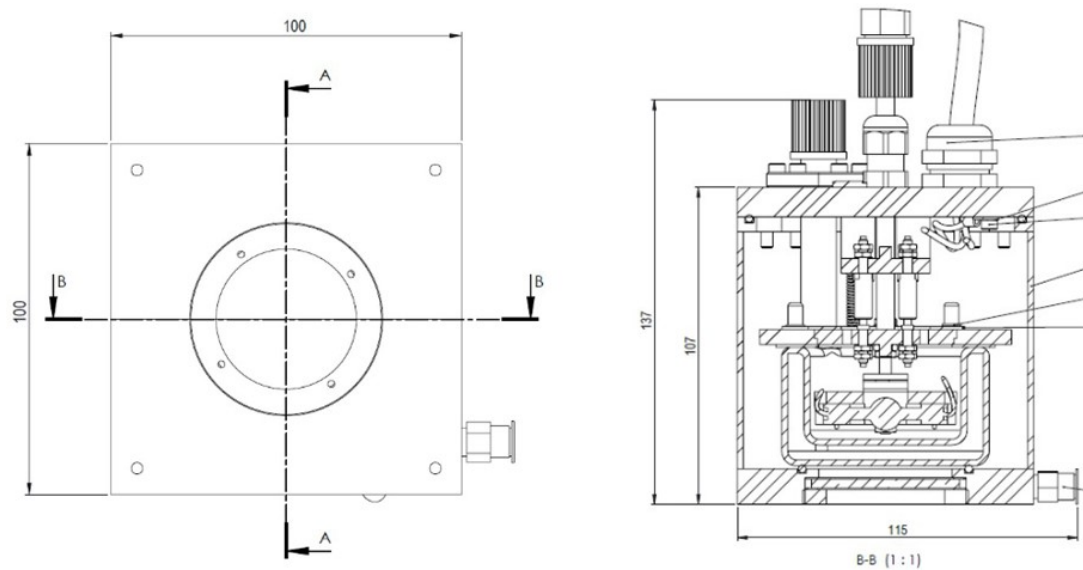

Figure S5. Scheme showing the dimensions (in mm) of the reactor used for continuous-flow reactions.