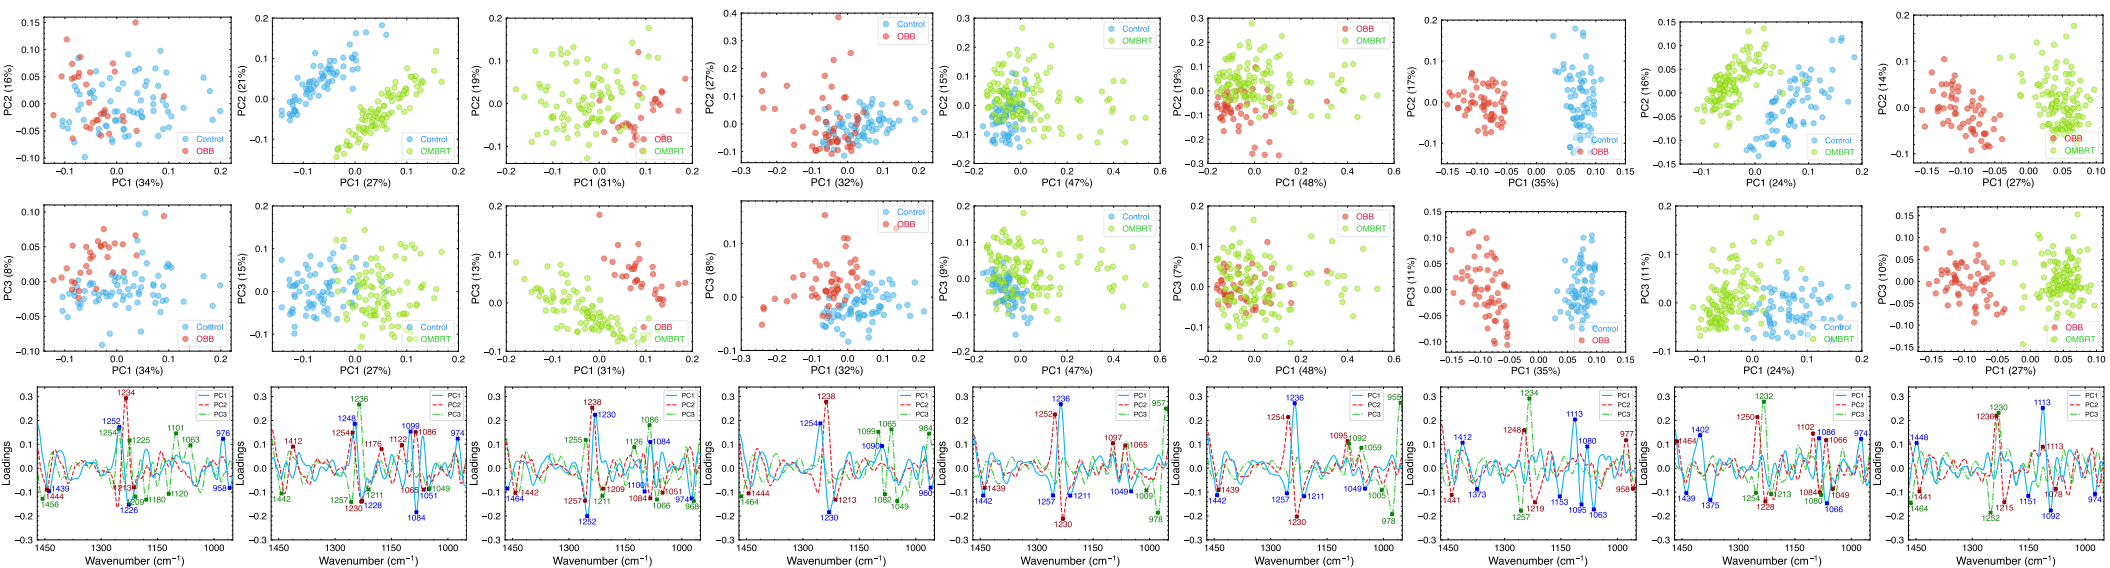

1.5 Gy

5 Gy

10 Gy

Control – BB Control – MBRT BB – MBRT Control – BB Control – MBRT BB – MBRT Control – BB Control – MBRT BB – MBRT

FP region (1467–950 cm⁻¹)

HW region (3000–2800 cm⁻¹)