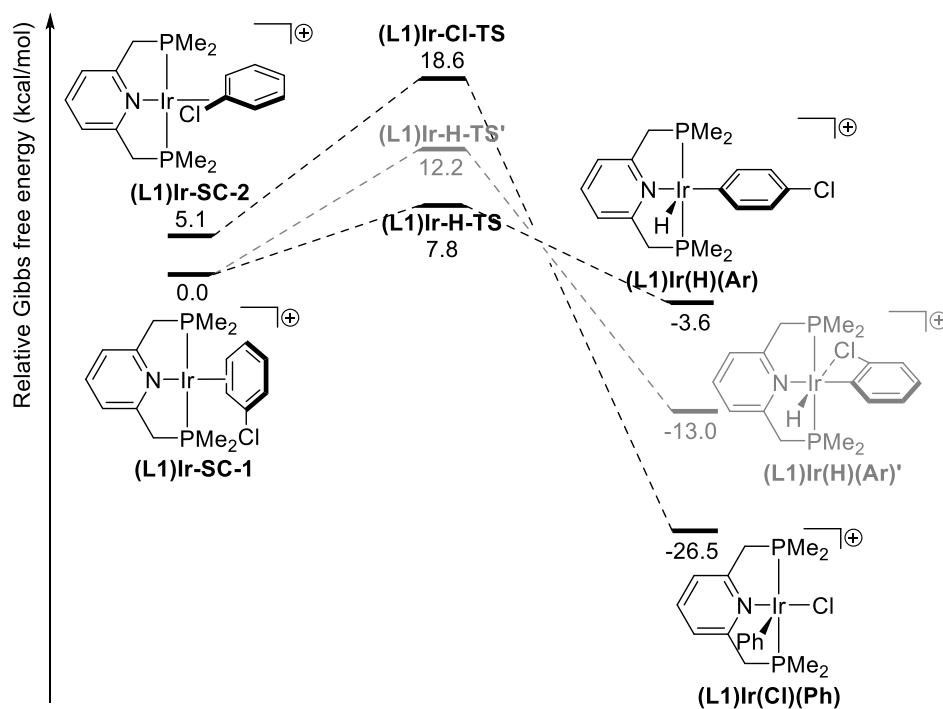

3. Oxidative Addition of *ortho*- versus *para*-C–H bond in PhCl to (L1)Ir and (L1)Rh Complexes

Consistent with published experimental^[26-27] and computational^[28-29] studies, our calculations suggest that oxidative addition of the *ortho*-C–H bond in PhCl to (L1)Ir and (L1)Rh complexes is more favorable than that of the *para*-C–H bond (see Figures S1 and S2) because during the reaction with the *ortho*-C–H bond, the proximal chlorine atom partially coordinates to the metal center and stabilizes the transition state and the product whereas such stabilization is absent in the reaction with the *para*-C–H bond due to the long distance between Cl and the metal center. Although the reaction with the *para*-C–H bond is less energetically favorable than that with the *ortho*-C–H bond, we still chose the former as the model system so that our analysis can focus on the interactions between the metal complex and the C–H bond, without interfering interactions between Cl and the metal center.