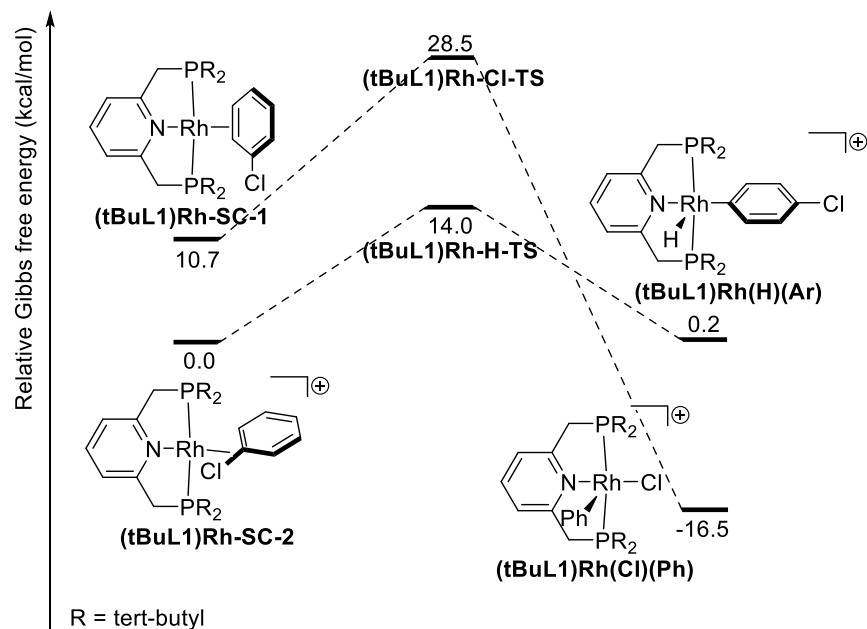

(**tBuL1**)M⁺. The barrier to oxidative addition of an aryl C–Cl bond to (**tBuL1**)M⁺ is significantly higher (by over 10 kcal/mol) than that to the corresponding (**L1**)M⁺ complex, whereas the barrier to oxidative addition of an aryl C–H bond to (**L1**)M⁺ is similar to that for addition to (**tBuL1**)M⁺. These computed data suggest that Group 9 metal complexes containing the bulky **tBuL1** ligand are more selective for the oxidative addition of aryl C–H bonds over aryl C–Cl bonds than those containing the **L1** ligand, and that products from C–H activation are the only products that will be formed when PhCl reacts with (**L1**)M⁺ or (**tBuL1**)M⁺. These conclusions are consistent with reported experimental results.^[26, 30]

Figure S4. Free-energy diagram of the oxidative addition of the *ortho*-C–H bond and the C–Cl bond in PhCl to (**tBuL1**)Rh(I) complexes.