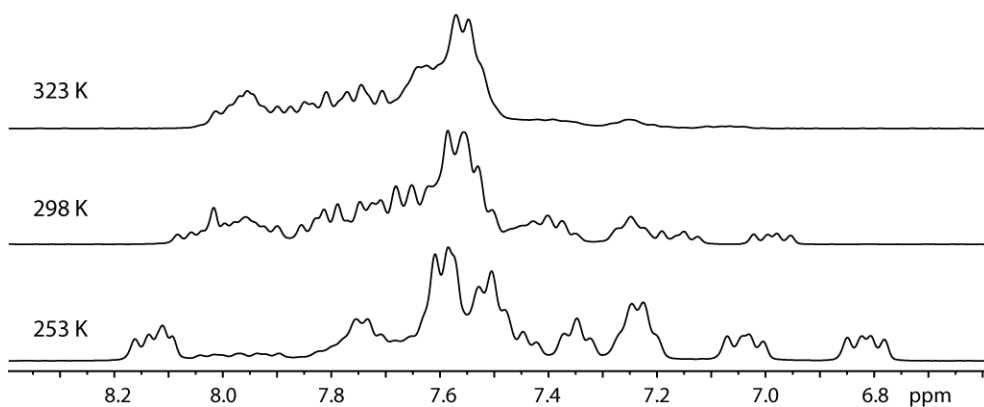

Figure S10. VT ^{31}P NMR spectra of **5** (acetone- d_6).

Figure S11. VT ^1P NMR spectra of **5** (acetone- d_6).

Figure S12. ^1H - ^1H COSY NMR spectrum of **5**, aromatic area, (acetone- d_6 , 253 K).

Figure S13. VT $^{31}\text{P}\{^1\text{H}\}$ NMR spectra of **3** (acetone- d_6).

Figure S14. ^{31}P - ^{31}P COSY NMR spectrum of **1** (CD_2Cl_2 , 298 K).

Computational supporting information

Figure S15. Electron density difference plots for the lowest energy singlet excitation ($S_0 \rightarrow S_1$) and the lowest energy triplet emission ($T_1 \rightarrow S_0$) of the Au^I-M^I complexes **4** and **5**, together with the dimeric structure **2b** (isovalue 0.002 a.u.). During the electronic transition, the electron density increases in the blue areas and decreases in the red areas. Hydrogen atoms and phosphine-based Ph rings omitted for clarity.