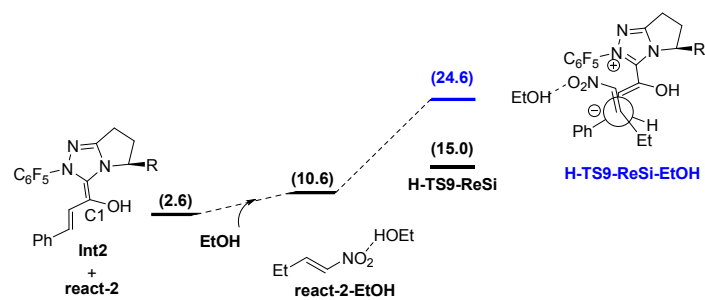

Open transition state of H-TS9-ReSi

Fig. S4

The calculations indicate that the relative energy of the open transition state **H-TS9-ReSi-EtOH** (Figure S4) is much higher than that of **H-TS9-ReSi** (24.9 vs 15.0 kcal/mol). The observation indicates the intramolecular hydrogen bond can not be easily destroyed by the solvent ethanol, and the open transition state is unlikely in our reaction system.